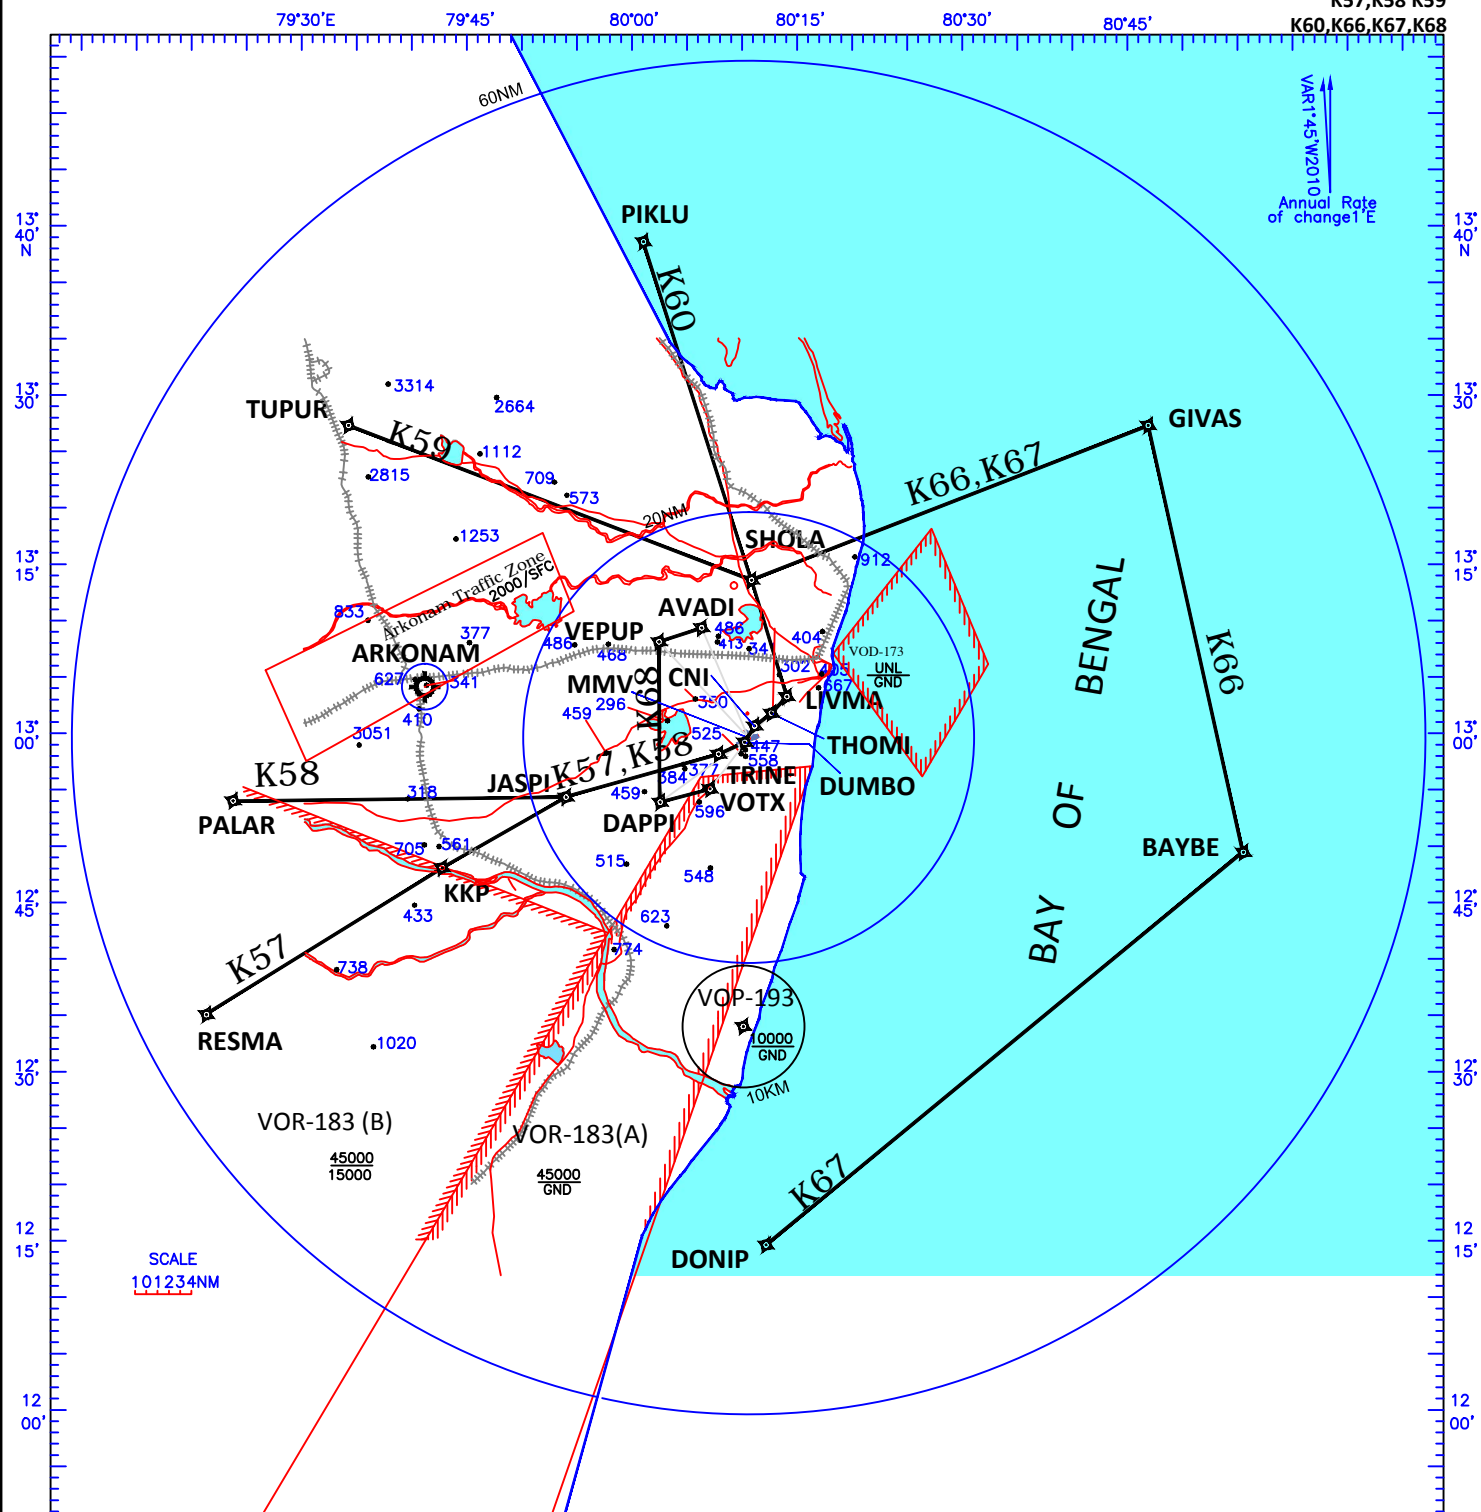

APP 127.9  
TWR 118.1

AERODROME ELEV. 52ft.

CHENNAI  
HELICOPTER VFR ROUTING  
RWY12/30 VOD173 active  
K57, K58 K59  
K60, K66, K67, K68

Designator	Route	Remarks
K57	RESMA - KKP - JASPI - TRINE - DUMBO	
K58	PALAR - JASPI - TRINE - DUMBO	
K59	TUPUR - SHOLA - LIVMA - THOMI	
K60	PIKLU - SHOLA - LIVMA - THOMI	
K66	BAYBE - GIVAS - SHOLA - LIVMA - THOMI	
K67	DONIP - BAYBE - GIVAS - SHOLA - LIVMA - THOMI	Fly keeping Ennore Chimney (ETPS) to the South
K68	VOTX - DAPPI - VEPUP - AVADI	HC to operate at 500ft or as cleared by CHENNAI ATC