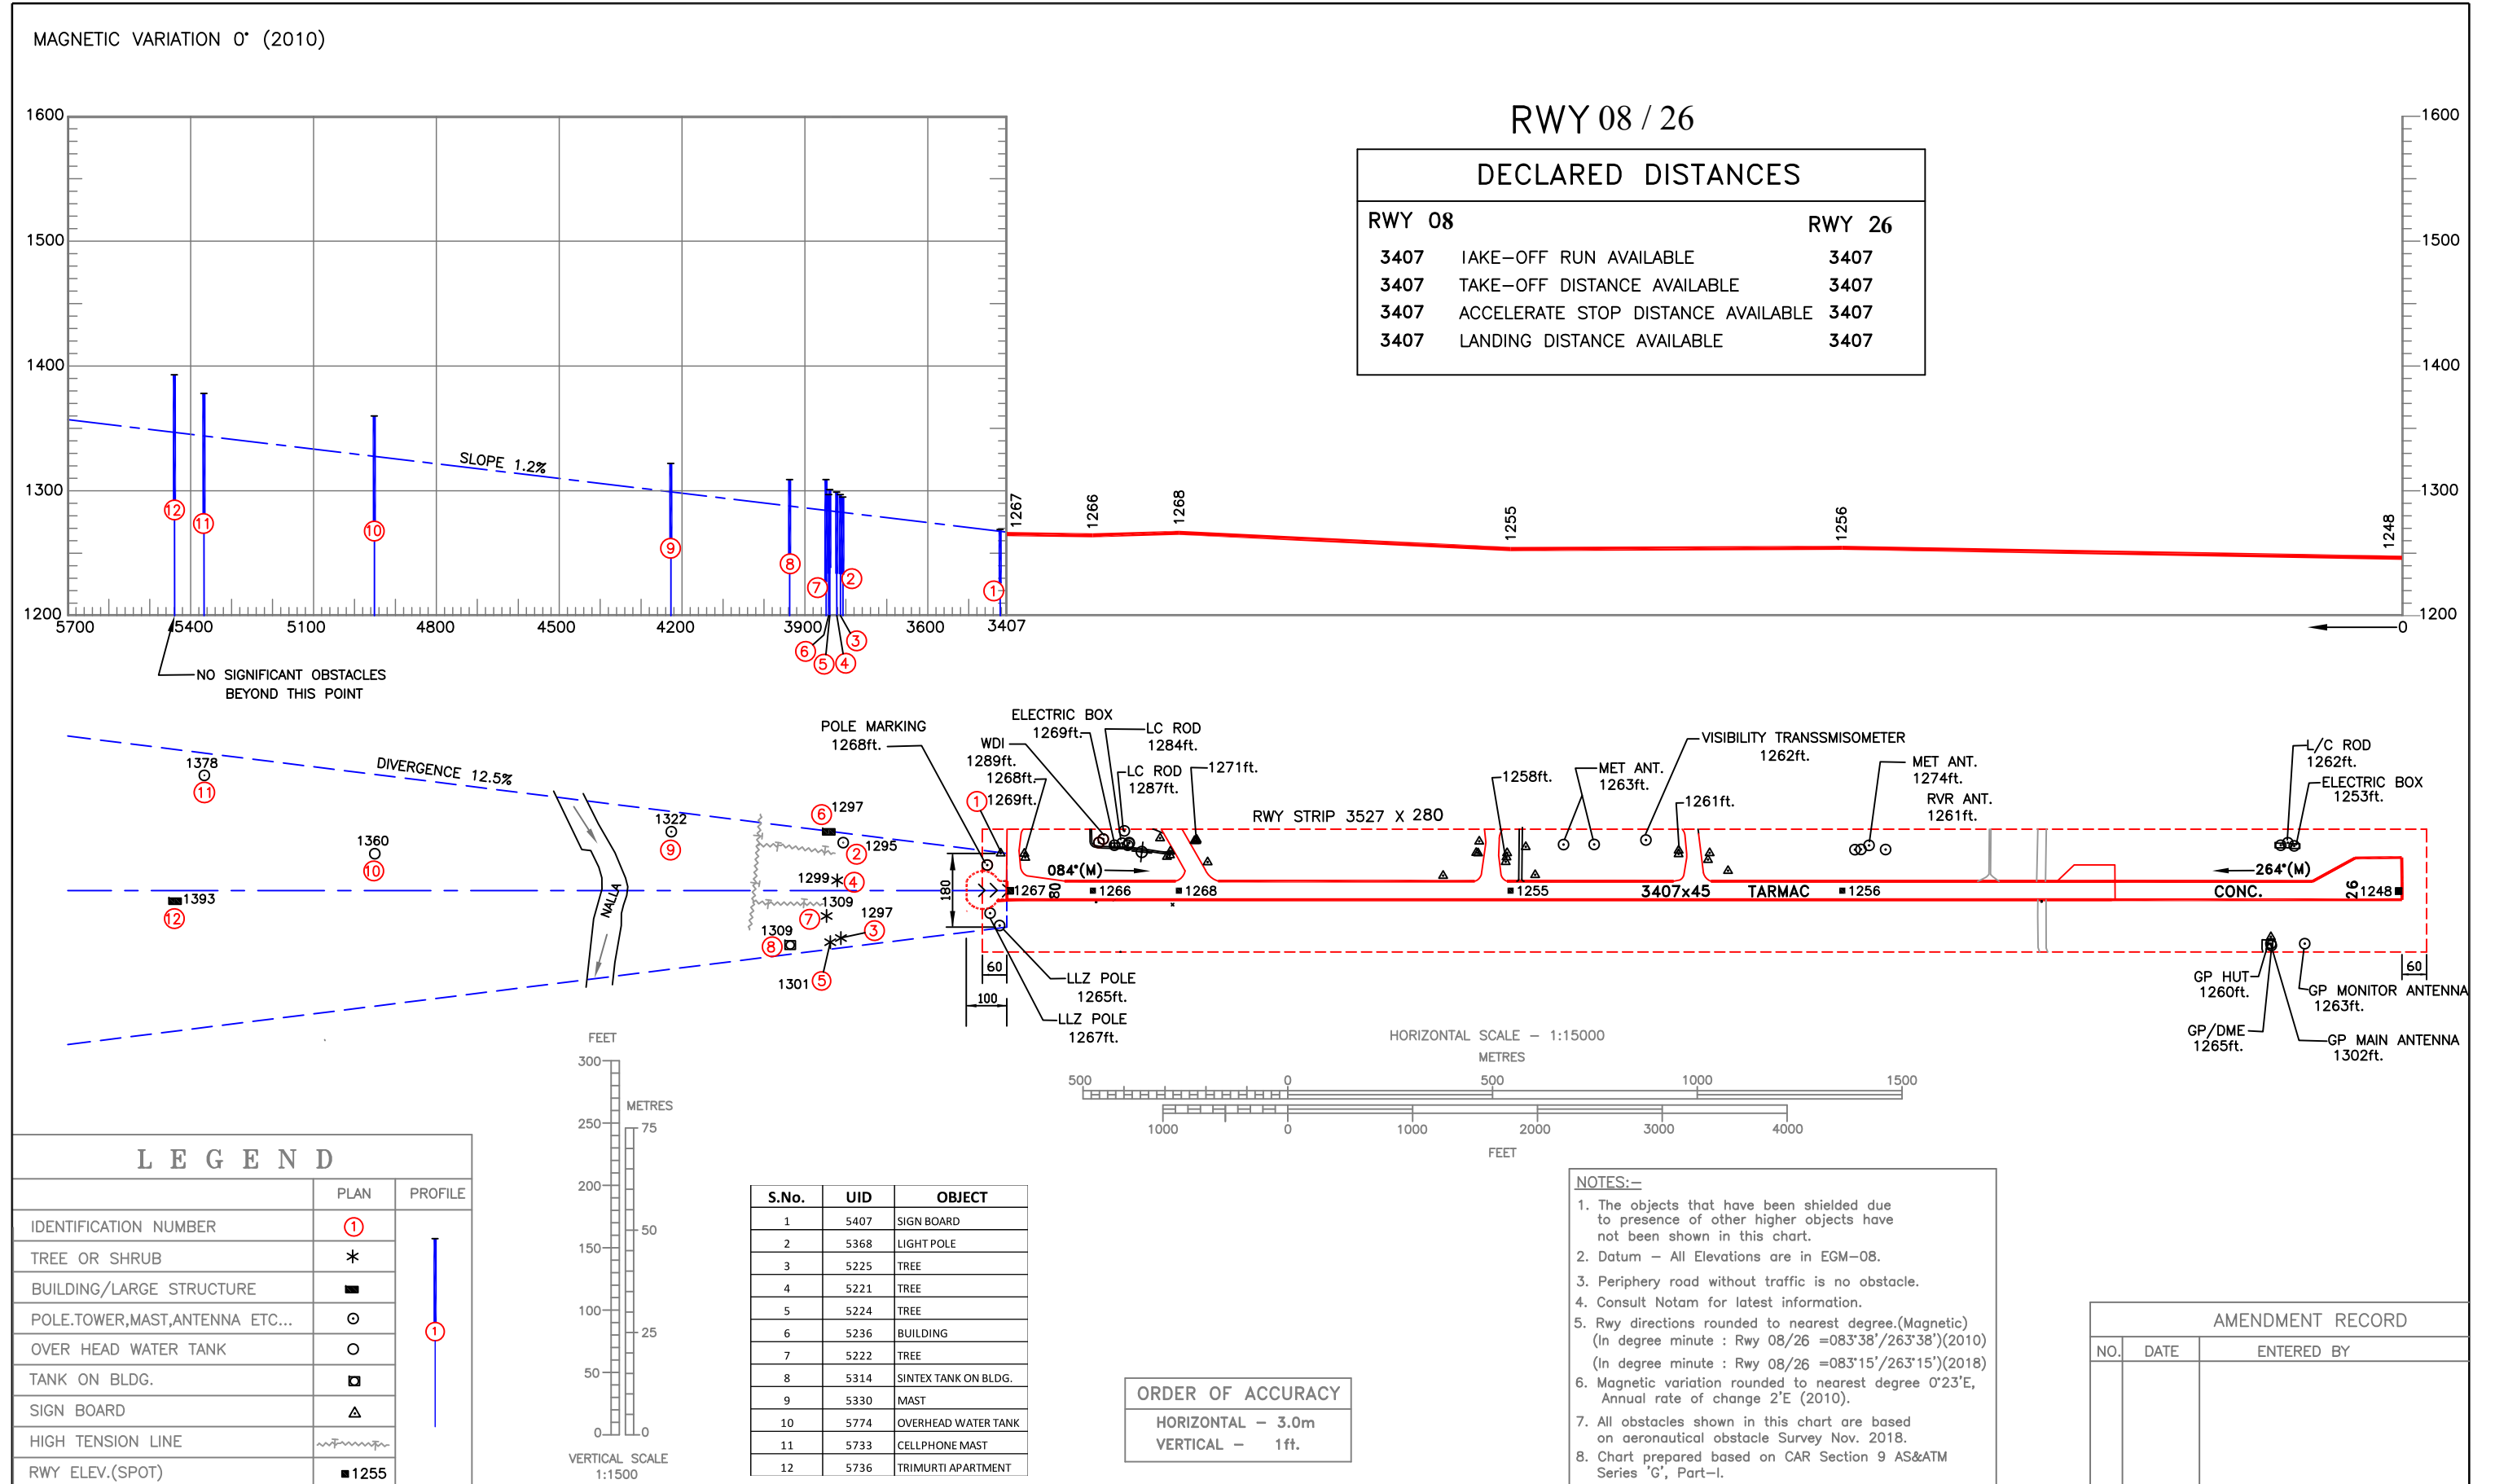

# AERODROME OBSTACLE CHART

TYPE -A (OPERATING LIMITATIONS)

INDIA/JAIPUR  
JAIPUR INTERNATIONAL AIRPORT/ RWY 26

ELEVATIONS IN FEET  
ALL OTHER DIMENSIONS IN METRES

AERONAUTICAL INFORMATION UPTO - April 2022