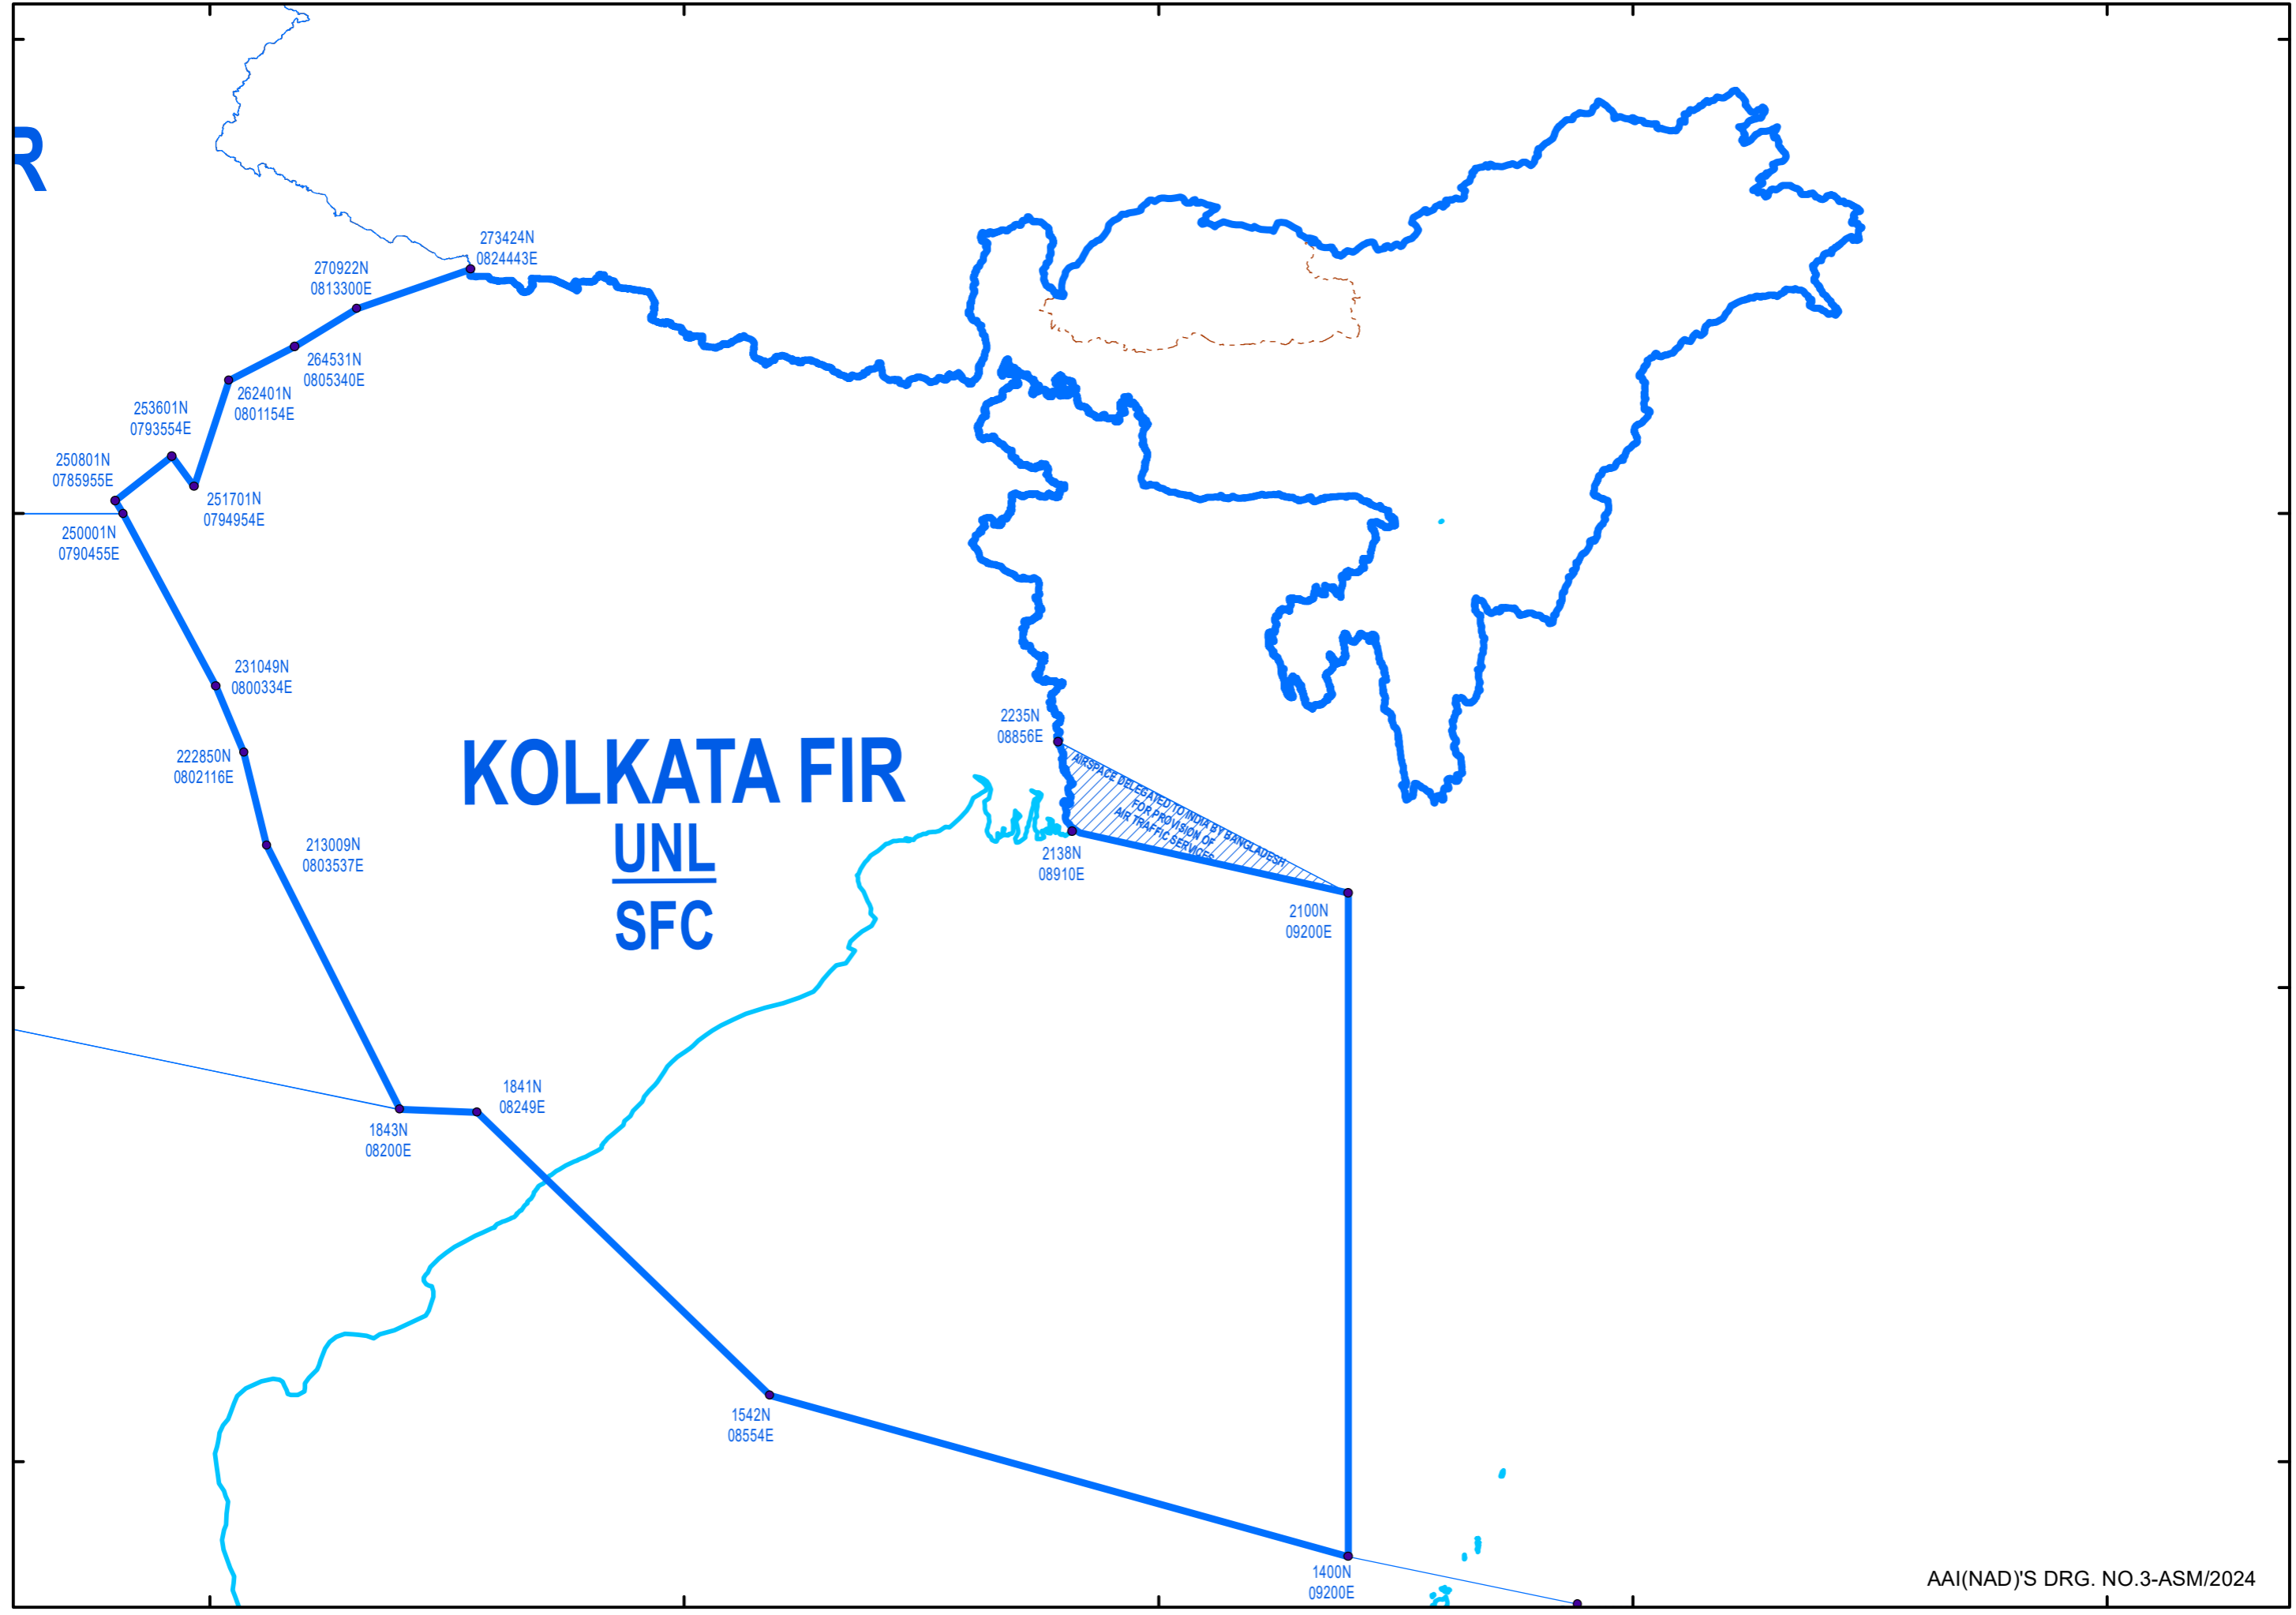

80°E

85°E

90°E

95°E

100°E

30°N

30°N

25°N

25°N

20°N

20°N

15°N

15°N

KOLKATA FIR

UNL
SFC

AIROSPACE DELEGATED TO INDIA BY BANGLADESH
FOR PROVISION OF
AIR TRAFFIC SERVICES