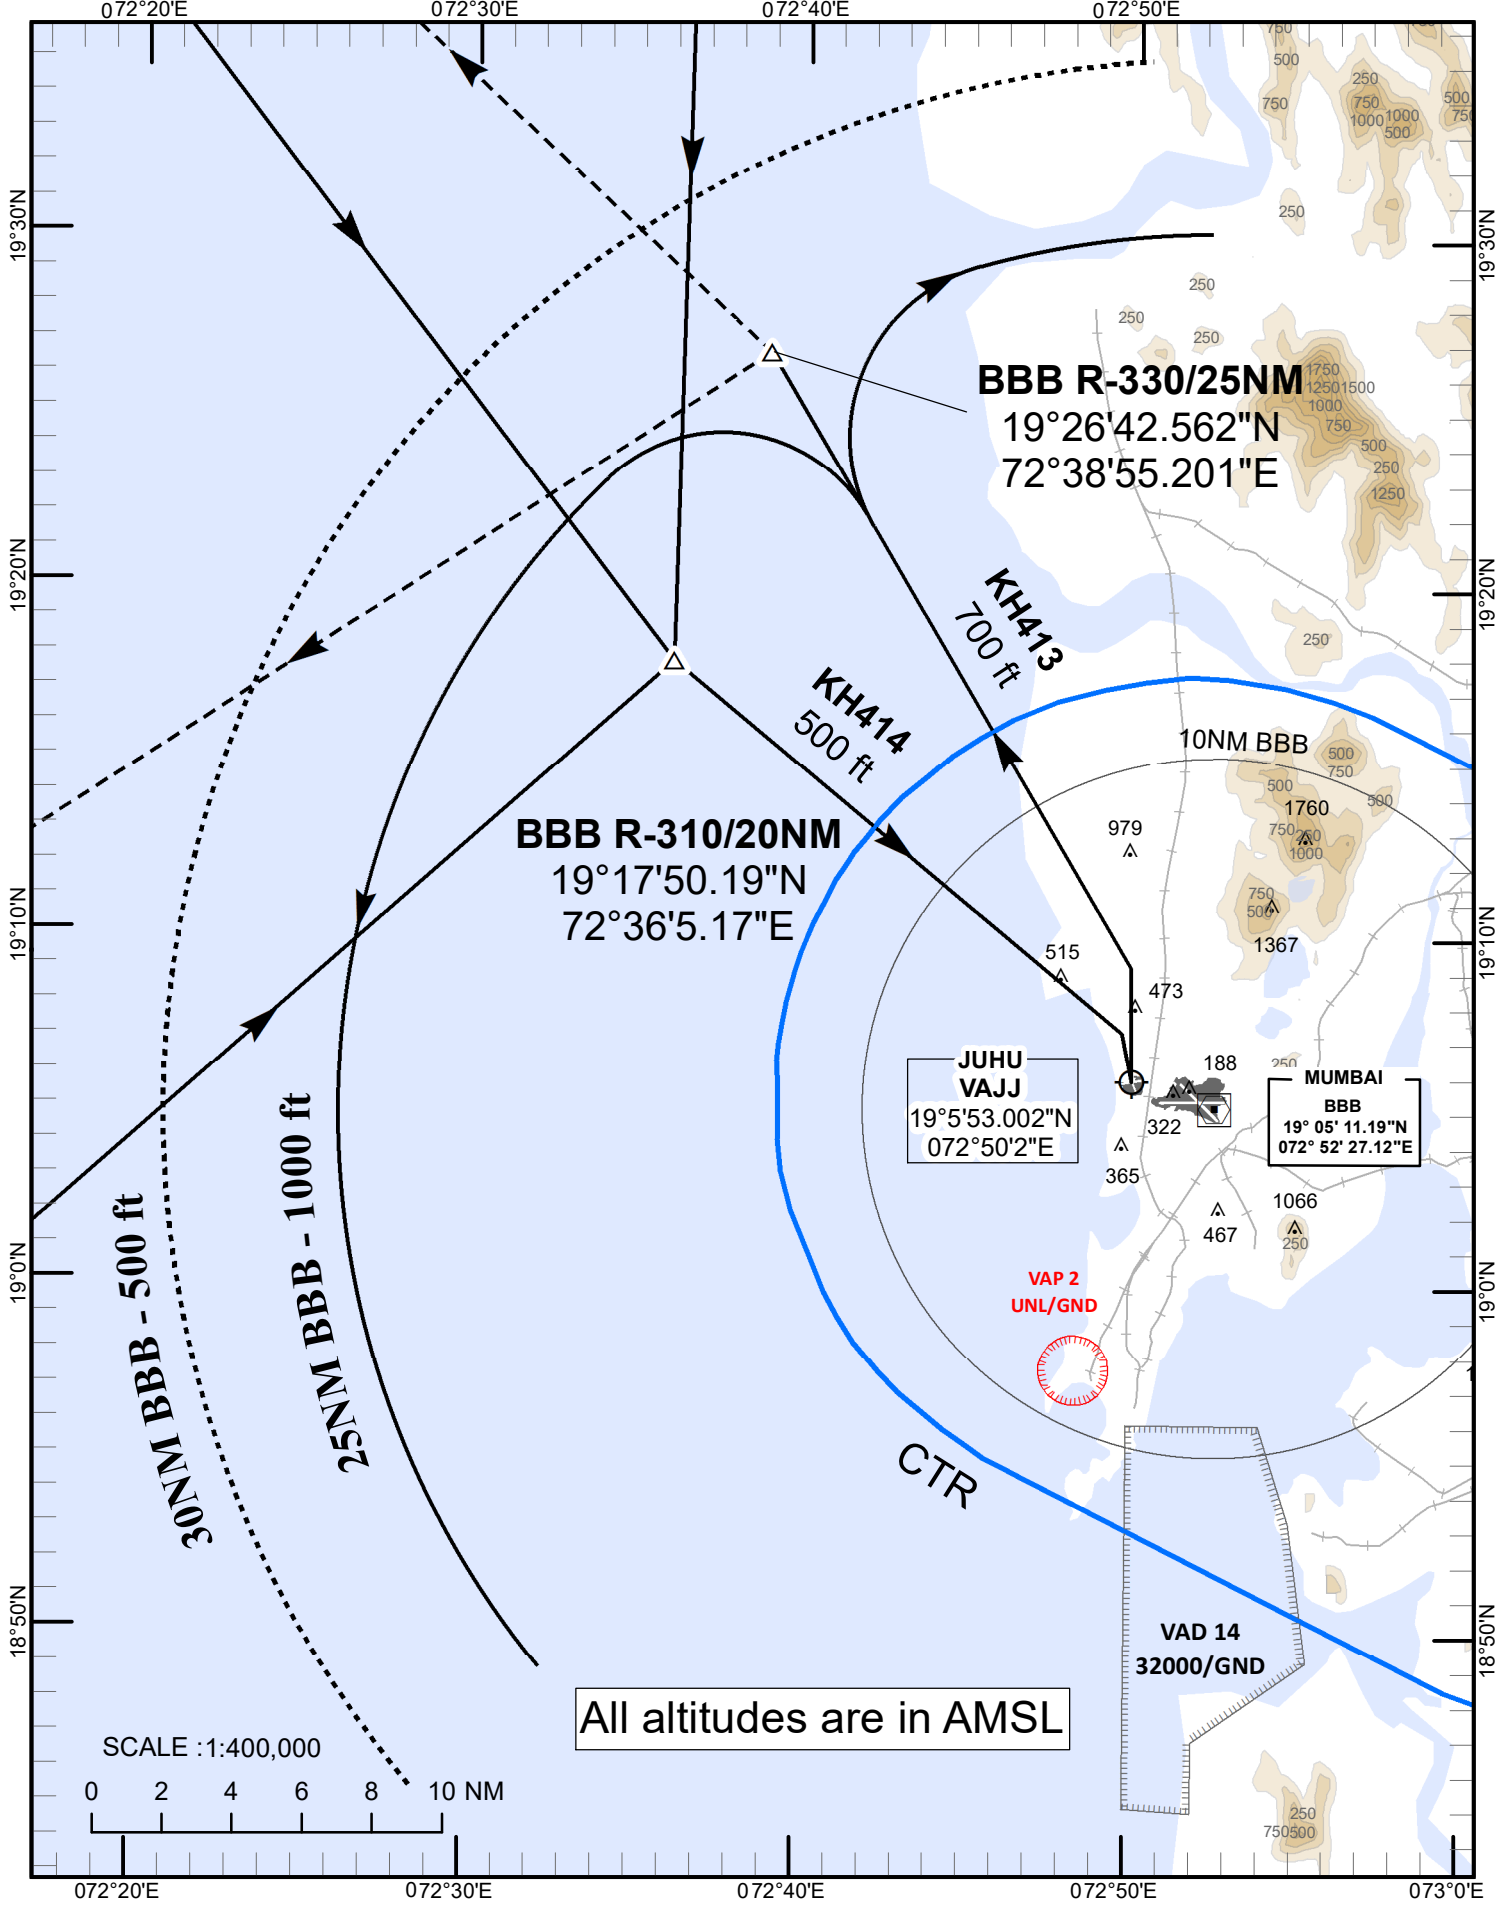

JUHU TWR 124.350, 118.750
 MUMBAI TWR 118.100
 MUMBAI APP 127.900
 INS Kunjali-SPARTAN 126.800

NMIA TWR 119.0, 118.275
 NMIA APP 124.650, 125.450,
 126.975
 PUNE 118.800, 121.300

HELICOPTER VFR ROUTES		Runway in use	
		VABB	VANM
KH413	JUHU-BOMBAY HIGH	09	26 or 08
KH414	BOMBAY HIGH-JUHU	09	26 or 08

MUMBAI (VABB)
 INDIA
KH413, KH414

All altitudes are in AMSL