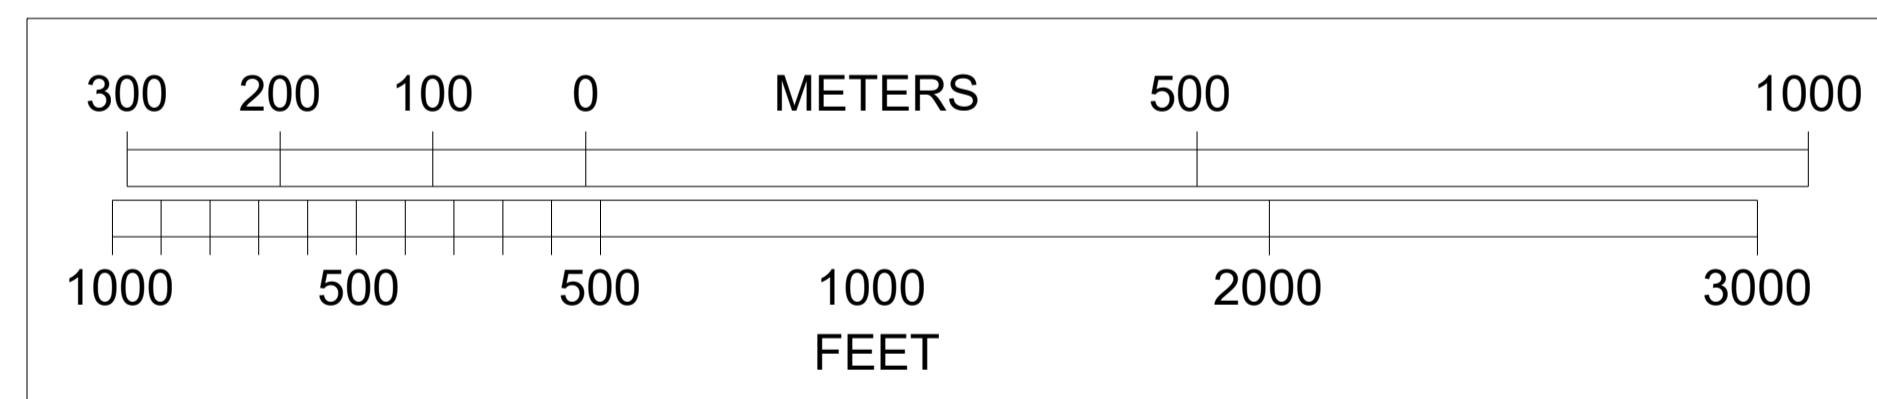

DEPARTURE RUNWAY 08

TAKE - OFF RUN AVAILABLE FROM DIFFERENT ENTRY TAXIWAYS OF RUNWAY

N (Mag) N (True)
ANNUAL RATE OF CHANGE 0.00°

RUNWAY 08		
ENTRY TWY	S11	S12
TORA (M)	3609	3700

CHART UPDATED ON 27 FEB 2025