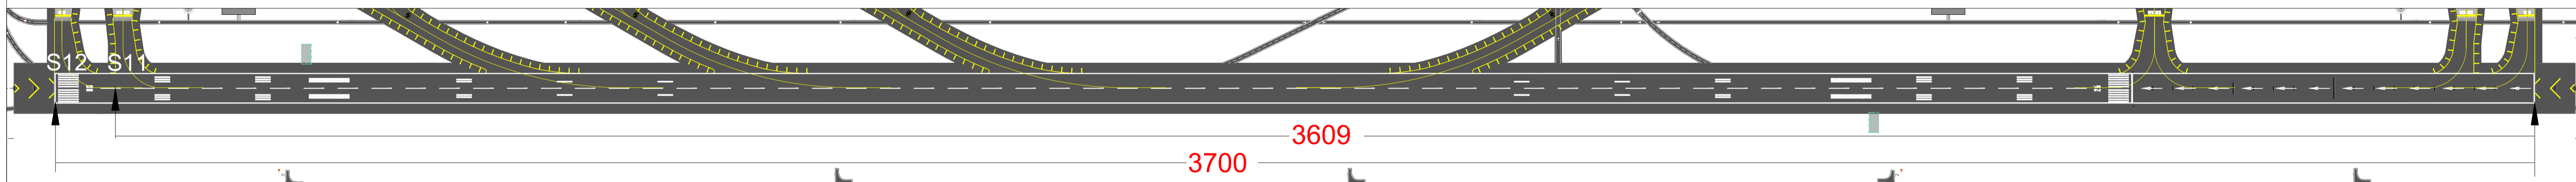

DEPARTURE RUNWAY 08

TAKE - OFF RUN AVAILABLE FROM DIFFERENT ENTRY TAXIWAYS OF RUNWAY

N (Mag) N (True)
ANNUAL RATE OF CHANGE 0.00°

RUNWAY 08		
ENTRY TWY	S11	S12
TORA (M)	3609	3700

CHART UPDATED ON 27 FEB 2025