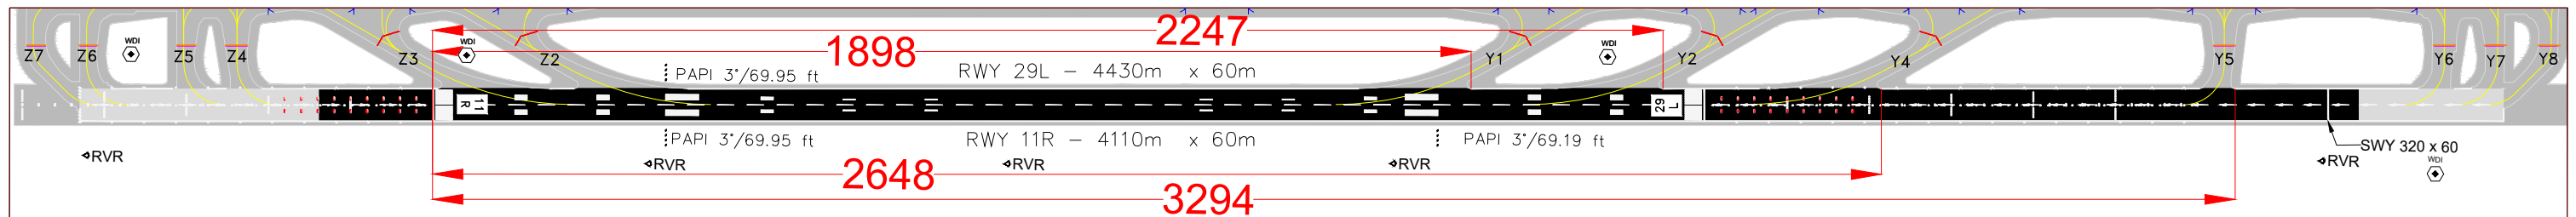

## LOCATION OF DIFFERENT EXIT TAXIWAYS FROM THRESHOLD

RUNWAY 11R				
EXIT TWY	Y1 (RET)	Y2 (RET)	Y4 (RET)	Y5
DISTANCE FROM THR. (M)	1898	2247	2648	3294

**RET** - RAPID EXIT TAXIWAY

CHART UPDATED ON 12FEB2026