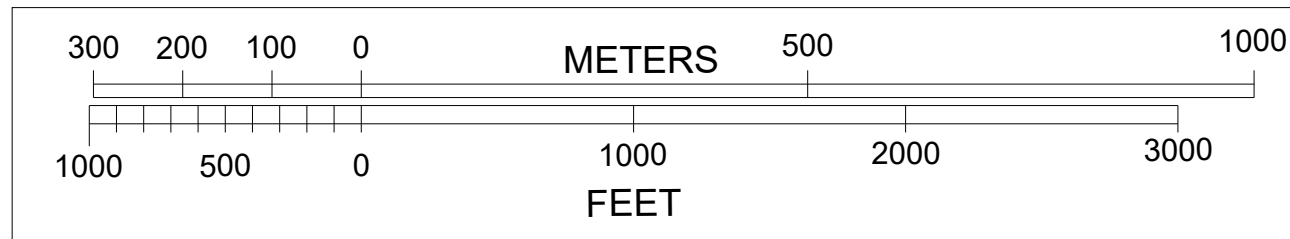

# ARRIVAL RUNWAY 11R

## LOCATION OF DIFFERENT EXIT TAXIWAYS FROM THRESHOLD

RUNWAY 11R				
EXIT TWY	Y1 (RET)	Y2 (RET)	Y4 (RET)	Y5
DISTANCE FROM THR. (M)	1898	2247	2648	3294

**RET** - RAPID EXIT TAXIWAY

CHART UPDATED ON 12FEB2026