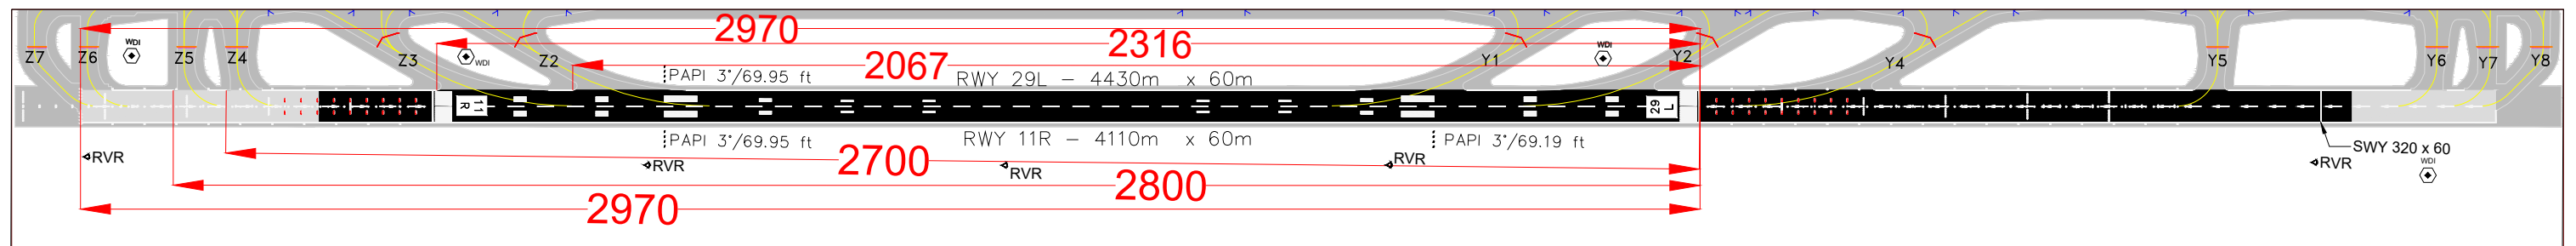

INDIA/DELHI
IGI AIRPORT

ARRIVAL RUNWAY 29L

LOCATION OF DIFFERENT EXIT TAXIWAYS FROM THRESHOLD

RUNWAY 29L						
EXIT TWY	Z2 (RET)	Z3 (RET)	Z4	Z5	Z6	Z7
DISTANCE FROM THR. (M)	2067	2316	2700	2800	2970	2970

RET - RAPID EXIT TAXIWAY