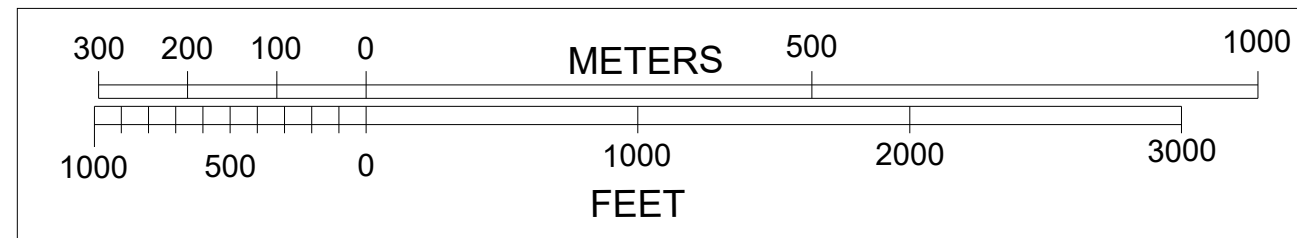

INDIA/DELHI
IGI AIRPORT

ARRIVAL RUNWAY 29L

LOCATION OF DIFFERENT EXIT TAXIWAYS FROM THRESHOLD

RUNWAY 29L						
EXIT TWY	Z2 (RET)	Z3 (RET)	Z4	Z5	Z6	Z7
DISTANCE FROM THR. (M)	2067	2316	2700	2800	2970	2970

RET - RAPID EXIT TAXIWAY