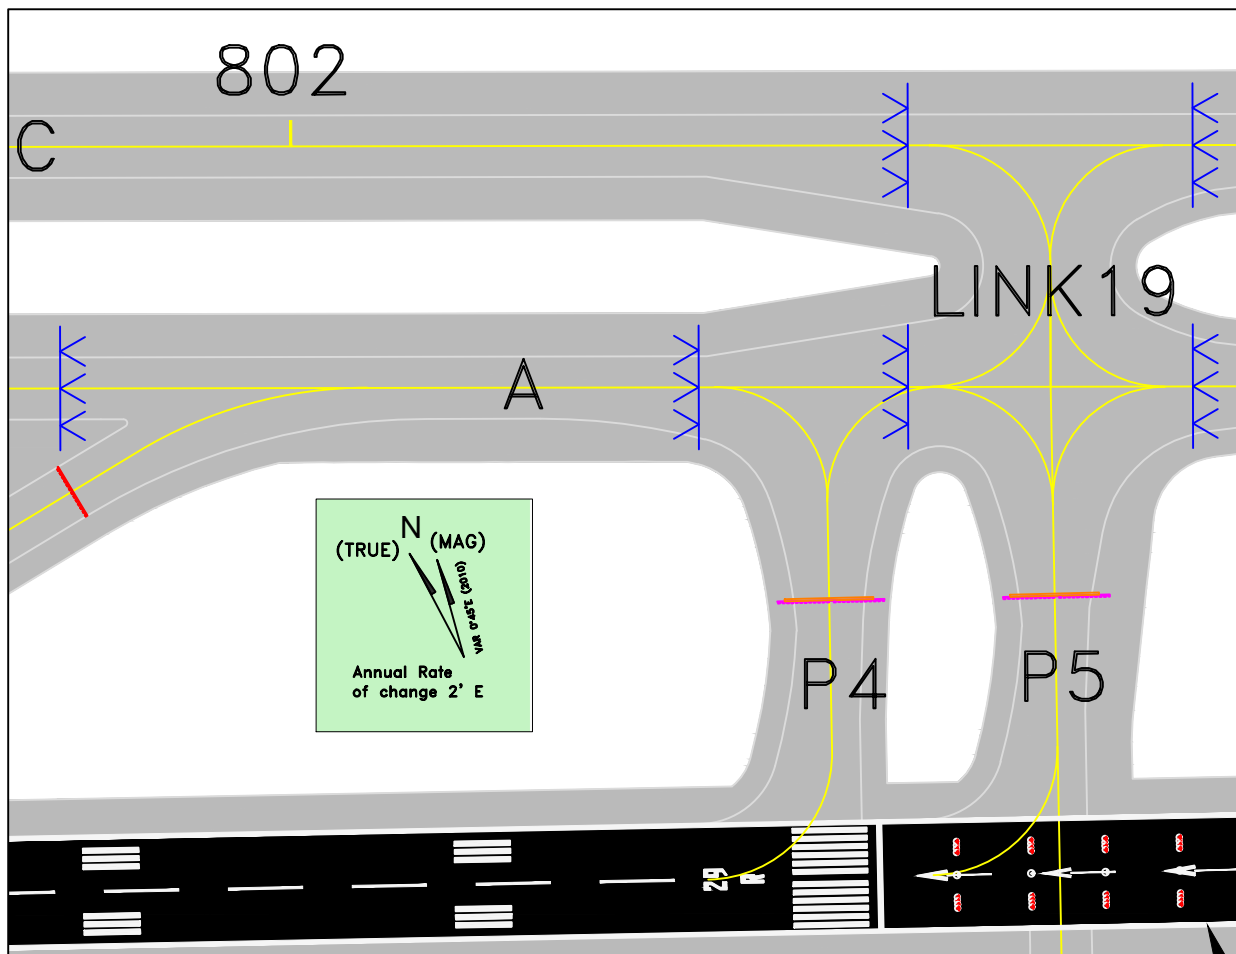

AIRCRAFT PARKING/
DOCKING CHART

SMC SOUTH 121.625

CLD 121.950
DCL DELCFYA

INDIA/DELHI
IGI AIRPORT

STAND 802

PRE-FLIGHT ALTIMETER CHECK LOCATION:

APRON ELEVATION : 766 FEET

NOTE :

1. AERONAUTICAL GROUND LIGHTS ARE NOT AVAILABLE.
2. IHP- INTERMEDIATE HOLDING POSITION
3. RHP- RUNWAY HOLDING POSITION

LEGEND	
IHP	
RHP	
STOP BAR	

DATUM - WGS 84
ELEVATIONS IN FEET
DIMENSIONS IN METRES
BEARINGS ARE MAGNETIC

PARKING STAND DETAILS						
STAND NO.	PCR	WGS 84 CO-ORDINATES		TYPE OF AIRCRAFT	REMARKS	CONTACT/ REMOTE
802	793/F/A/W/T	28°32'43.53"N	077°06'10.68"E	UPTO CODE LETTER F	POWER IN-PUSH BACK	REMOTE

CHART UPDATED ON 13FEB2025