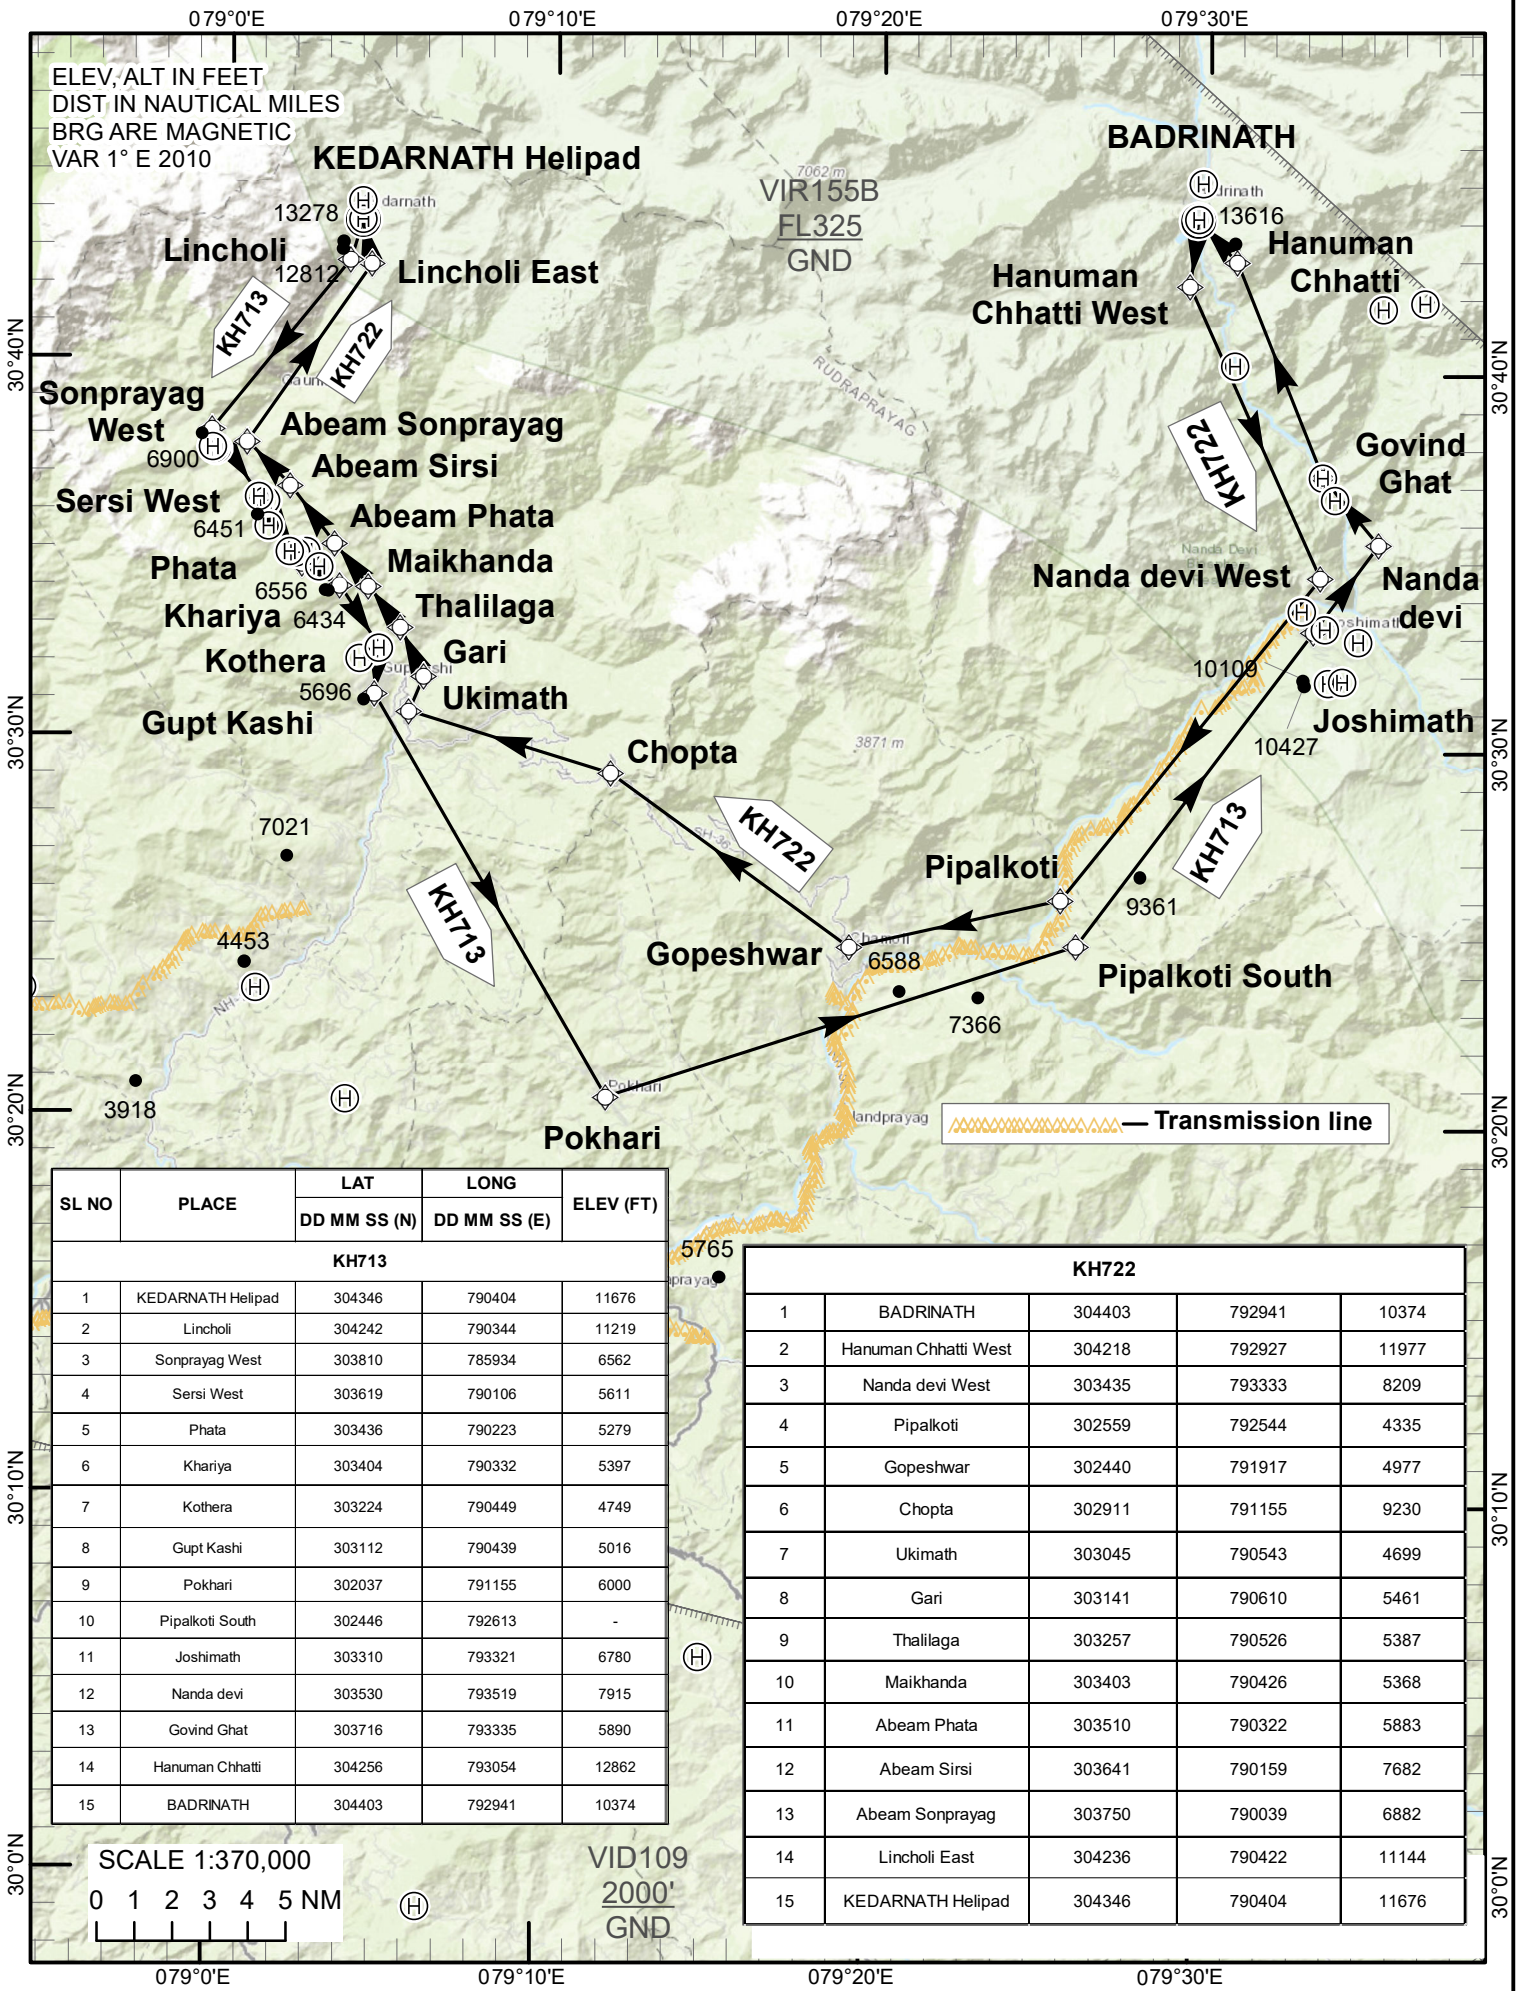

**HELICOPTER VFR ROUTES
CHAR DHAM YATRA
KH713/KH722**

DEHRADUN TWR/APP 125.475/126.575
BAREILLY APP 122.900

**BADRINATH/KEDARNATH
KEDARNATH/BADRINATH**
INDIA