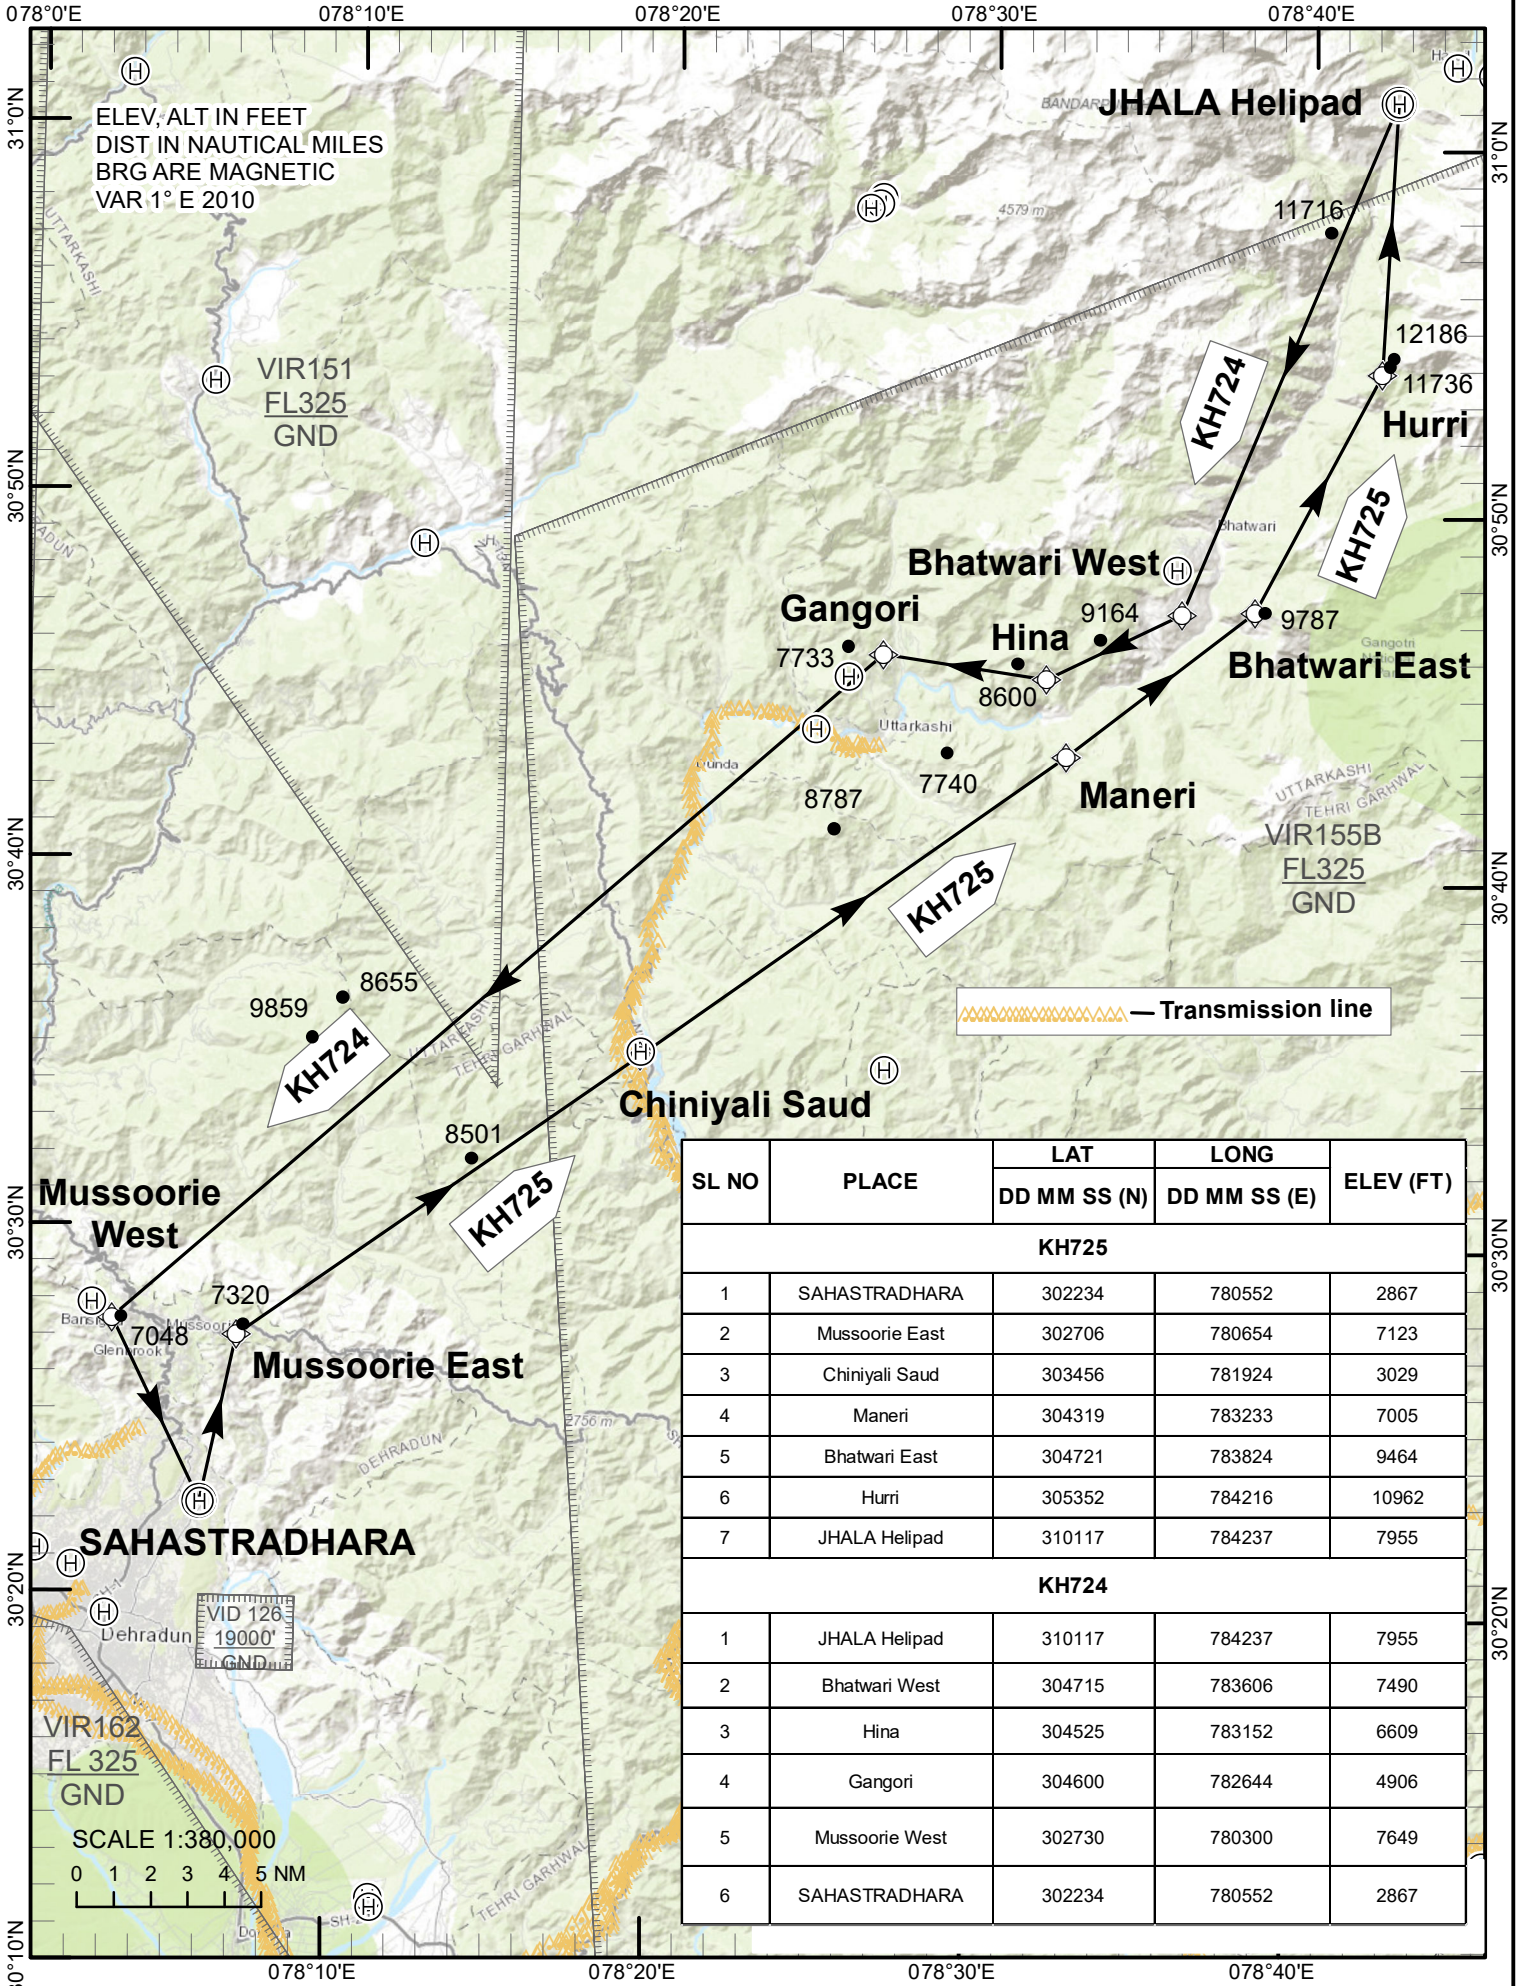

**HELICOPTER VFR ROUTES
CHAR DHAM YATRA
KH724/KH725**

DEHRADUN TWR/APP 125.475/126.575
BAREILLY APP 122.900

**SAHASTRADHARA/GANGOTRI
GANGOTRI/SAHASTRADHARA**
INDIA

SL NO	PLACE	LAT		LONG		ELEV (FT)
		DD MM SS (N)	DD MM SS (E)	DD MM SS (E)	DD MM SS (E)	
KH725						
1	SAHASTRADHARA	302234	780552			2867
2	Mussoorie East	302706	780654			7123
3	Chiniyali Saud	303456	781924			3029
4	Maneri	304319	783233			7005
5	Bhatwari East	304721	783824			9464
6	Hurri	305352	784216			10962
7	JHALA Helipad	310117	784237			7955
KH724						
1	JHALA Helipad	310117	784237			7955
2	Bhatwari West	304715	783606			7490
3	Hina	304525	783152			6609
4	Gangori	304600	782644			4906
5	Mussoorie West	302730	780300			7649
6	SAHASTRADHARA	302234	780552			2867