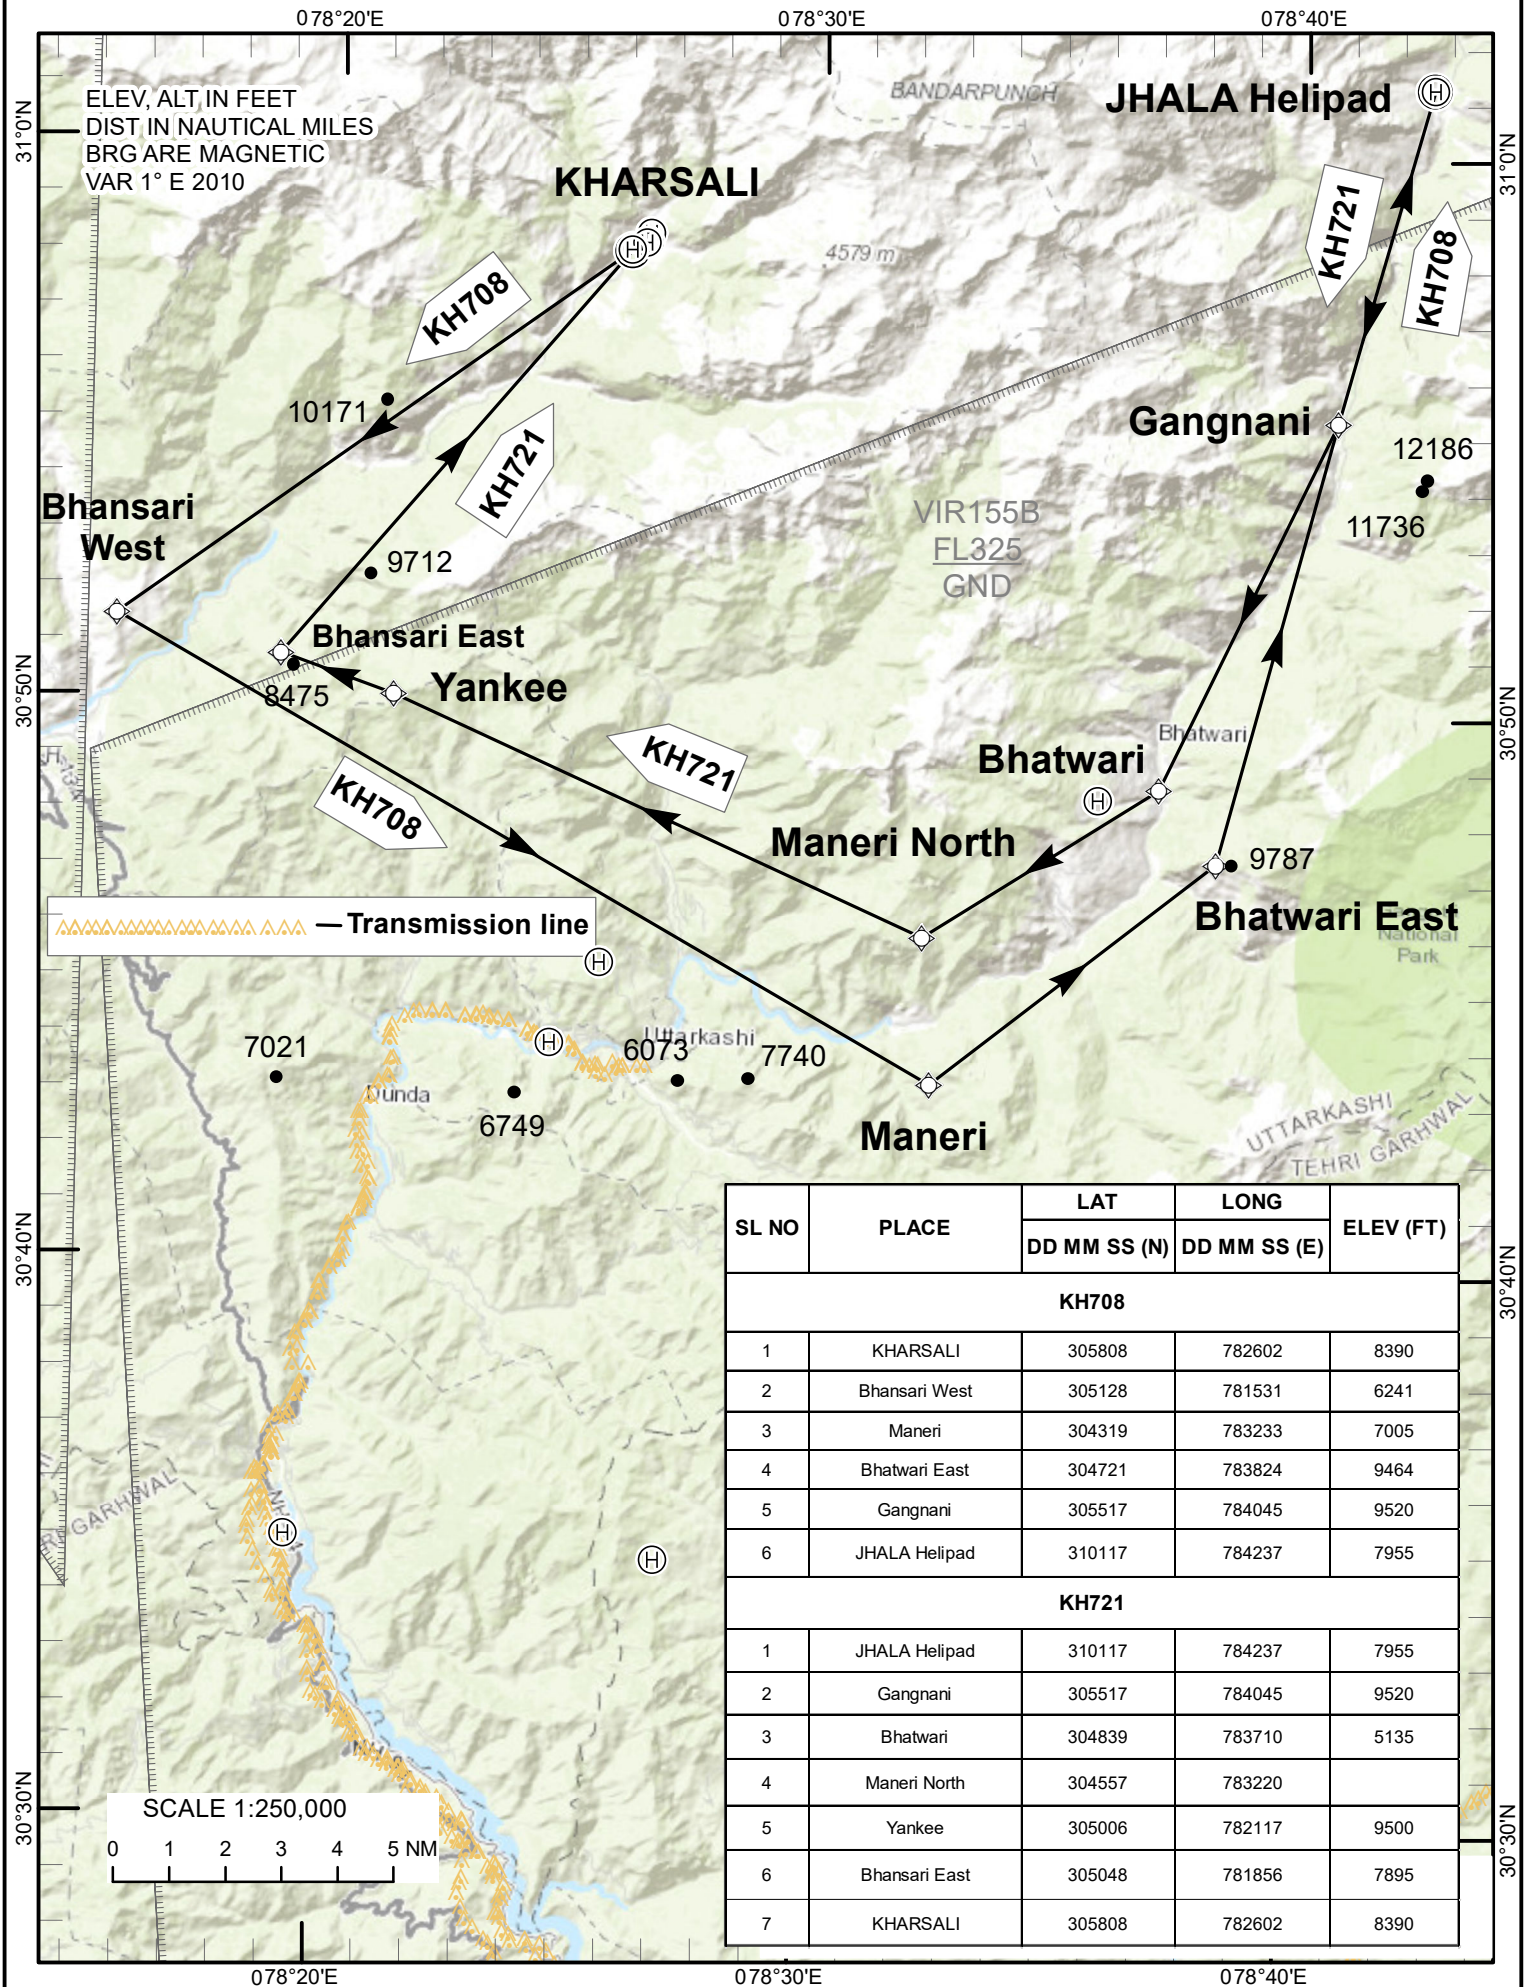

**HELICOPTER VFR ROUTES
CHAR DHAM YATRA
KH708/KH721**

DEHRADUN TWR/APP 125.475/126.575
BAREILLY APP 122.900

**YAMNOTRI/GANGOTRI
GANGOTRI/YAMNOTRI
INDIA**

SL NO	PLACE	LAT		LONG		ELEV (FT)
		DD MM SS (N)	DD MM SS (E)	DD MM SS (E)	DD MM SS (E)	
KH708						
1	KHARSALI	305808	782602			8390
2	Bhansari West	305128	781531			6241
3	Maneri	304319	783233			7005
4	Bhatwari East	304721	783824			9464
5	Gangnani	305517	784045			9520
6	JHALA Helipad	310117	784237			7955
KH721						
1	JHALA Helipad	310117	784237			7955
2	Gangnani	305517	784045			9520
3	Bhatwari	304839	783710			5135
4	Maneri North	304557	783220			
5	Yankee	305006	782117			9500
6	Bhansari East	305048	781856			7895
7	KHARSALI	305808	782602			8390