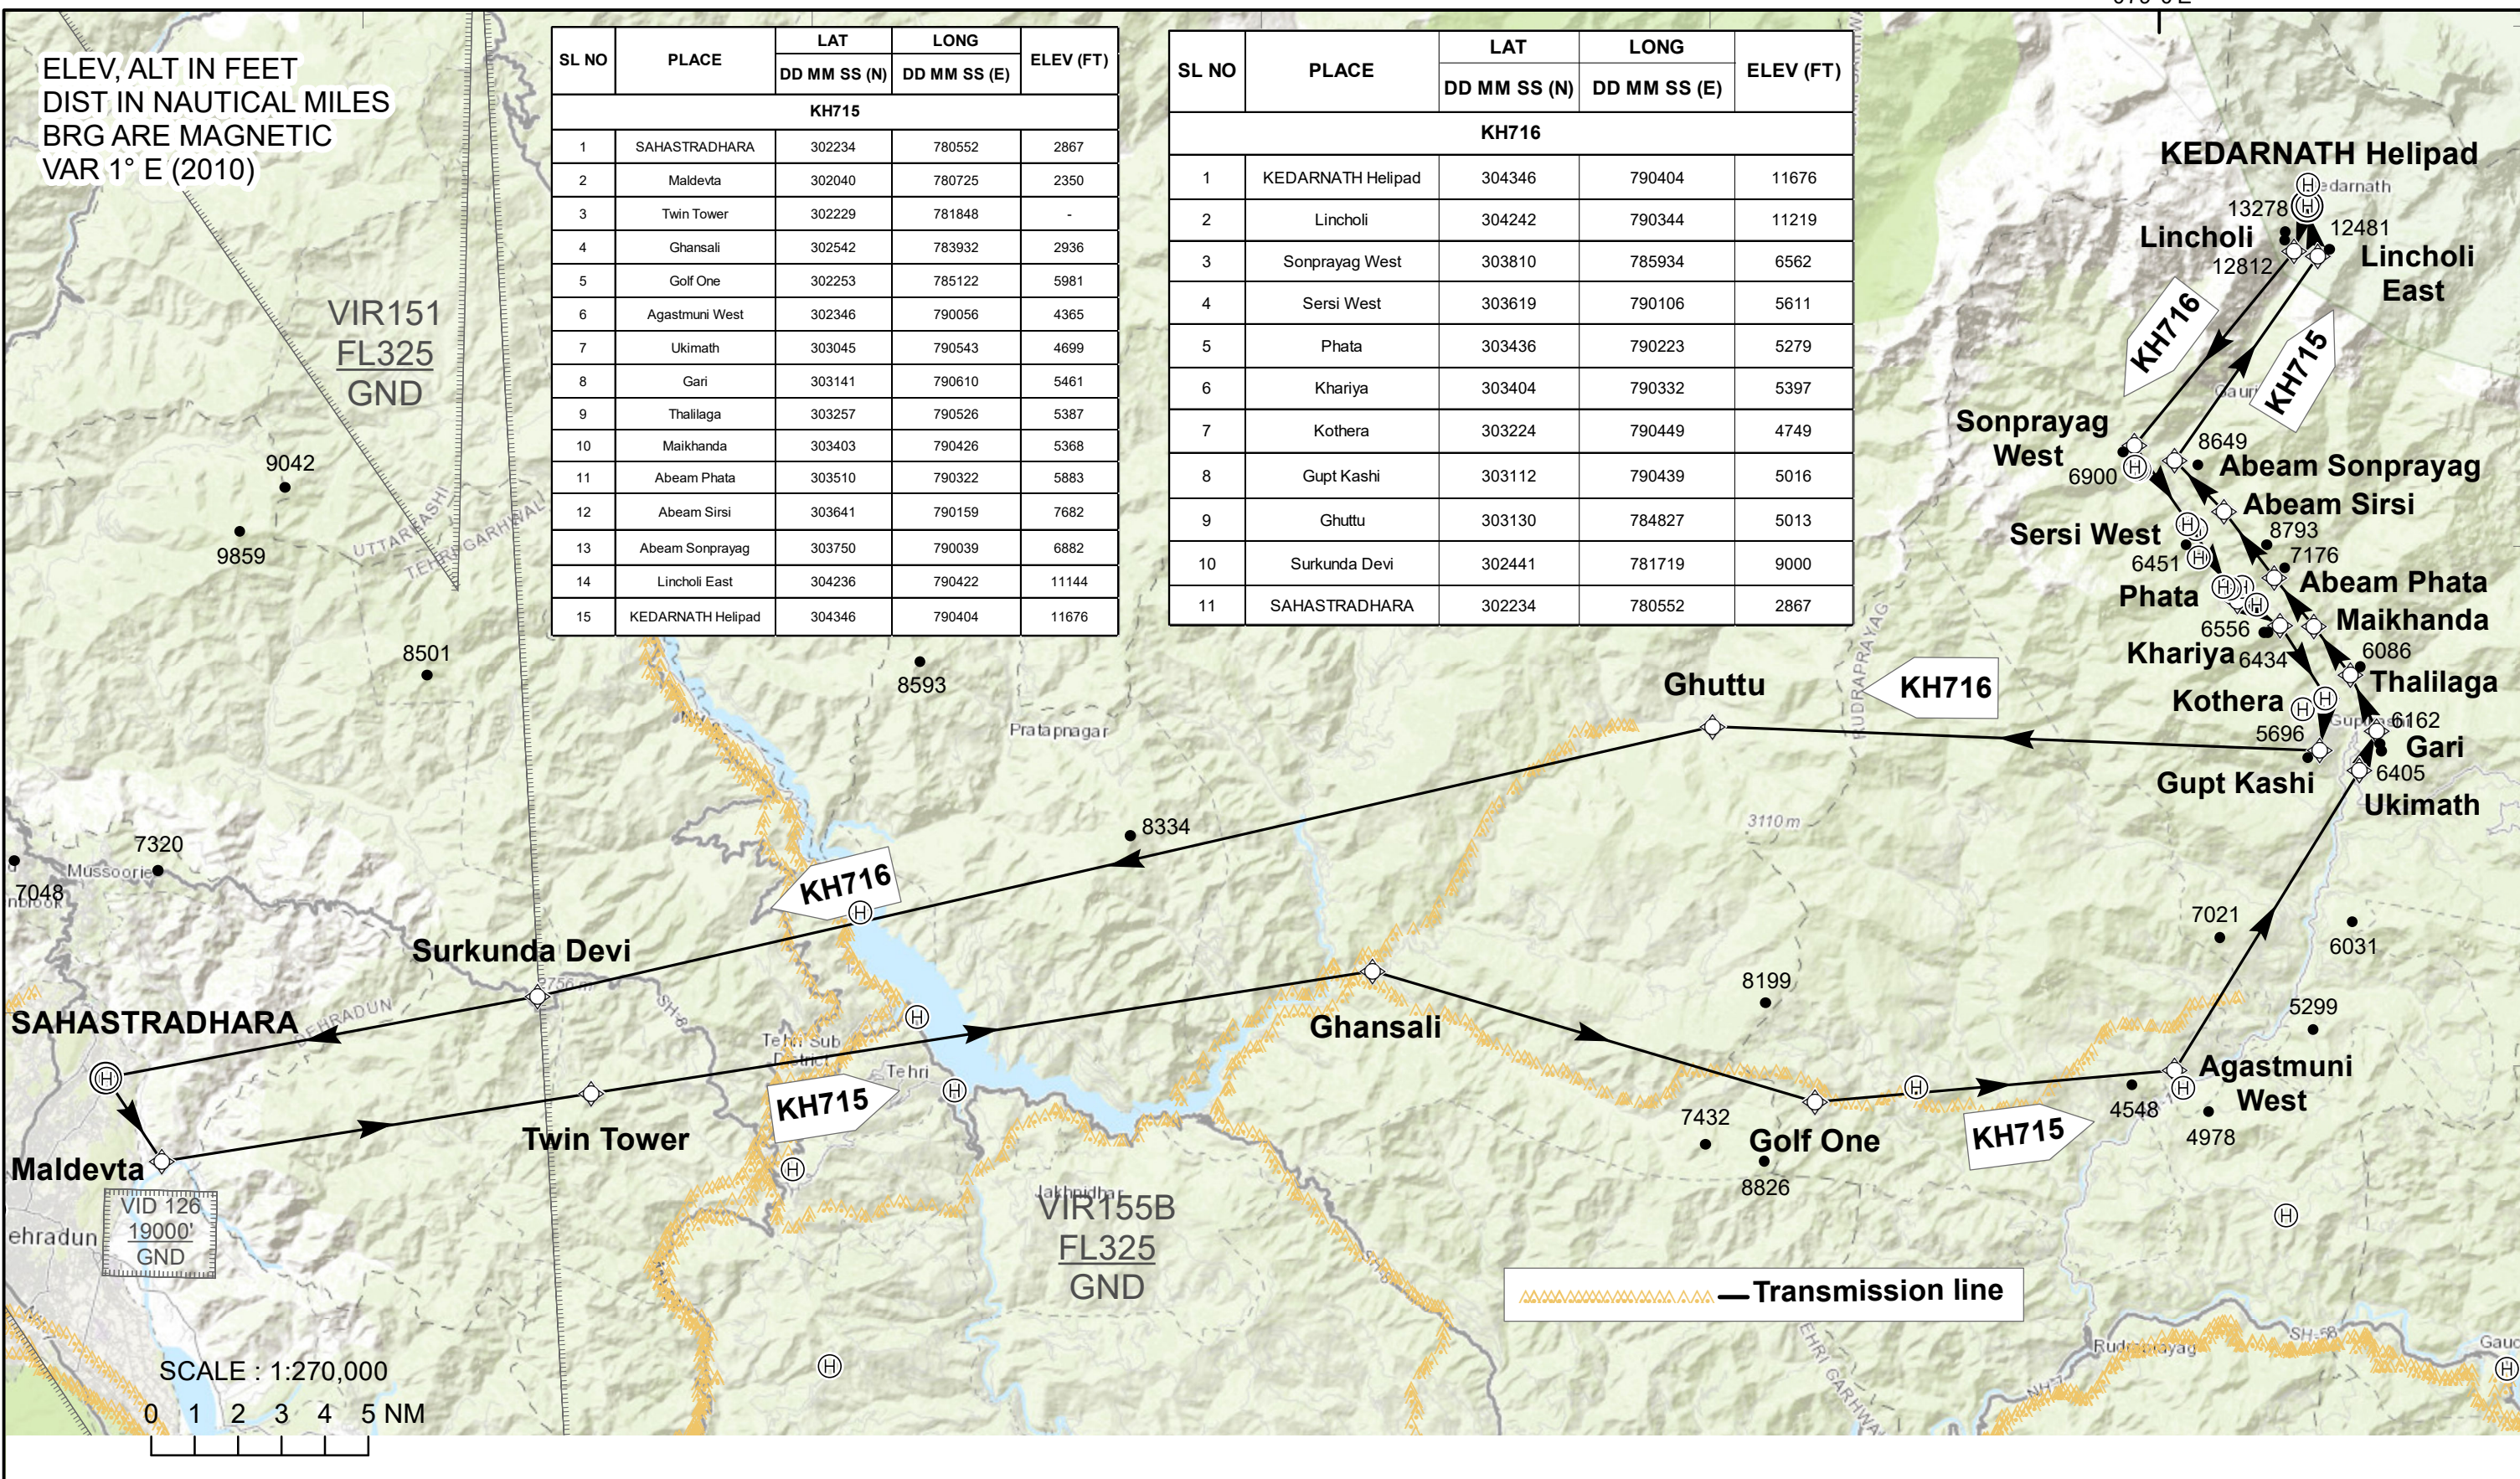

DEHRADUN TWR/APP 125.475/126.575  
BAREILLY APP 122.900

**GANGOTRI/KEDARNATH  
KEDARNATH/GANGOTRI  
INDIA**

078°30'E 078°40'E 078°50'E 079°0'E 079°10'E

ELEV, ALT IN FEET  
DIST IN NAUTICAL MILES  
BRG ARE MAGNETIC  
VAR 1° E 2010

Transmission line

SCALE 1:350,000  
0 1 2 3 4 5 NM

**HELICOPTER VFR ROUTES  
CHAR DHAM YATRA  
KH713/KH722**

DEHRADUN TWR/APP 125.475/126.575  
BAREILLY APP 122.900

**BADRINATH/KEDARNATH  
KEDARNATH/BADRINATH**  
INDIA

**HELICOPTER VFR ROUTES  
CHAR DHAM YATRA  
KH715/KH716**

DEHRADUN TWR/APP 125.475/126.575  
BAREILLY APP 122.900

**SAHASTRADHARA/KEDARNATH  
KEDARNATH/SAHASTRADHARA  
INDIA**

**HELICOPTER VFR ROUTES  
CHAR DHAM YATRA  
KH717/KH718**