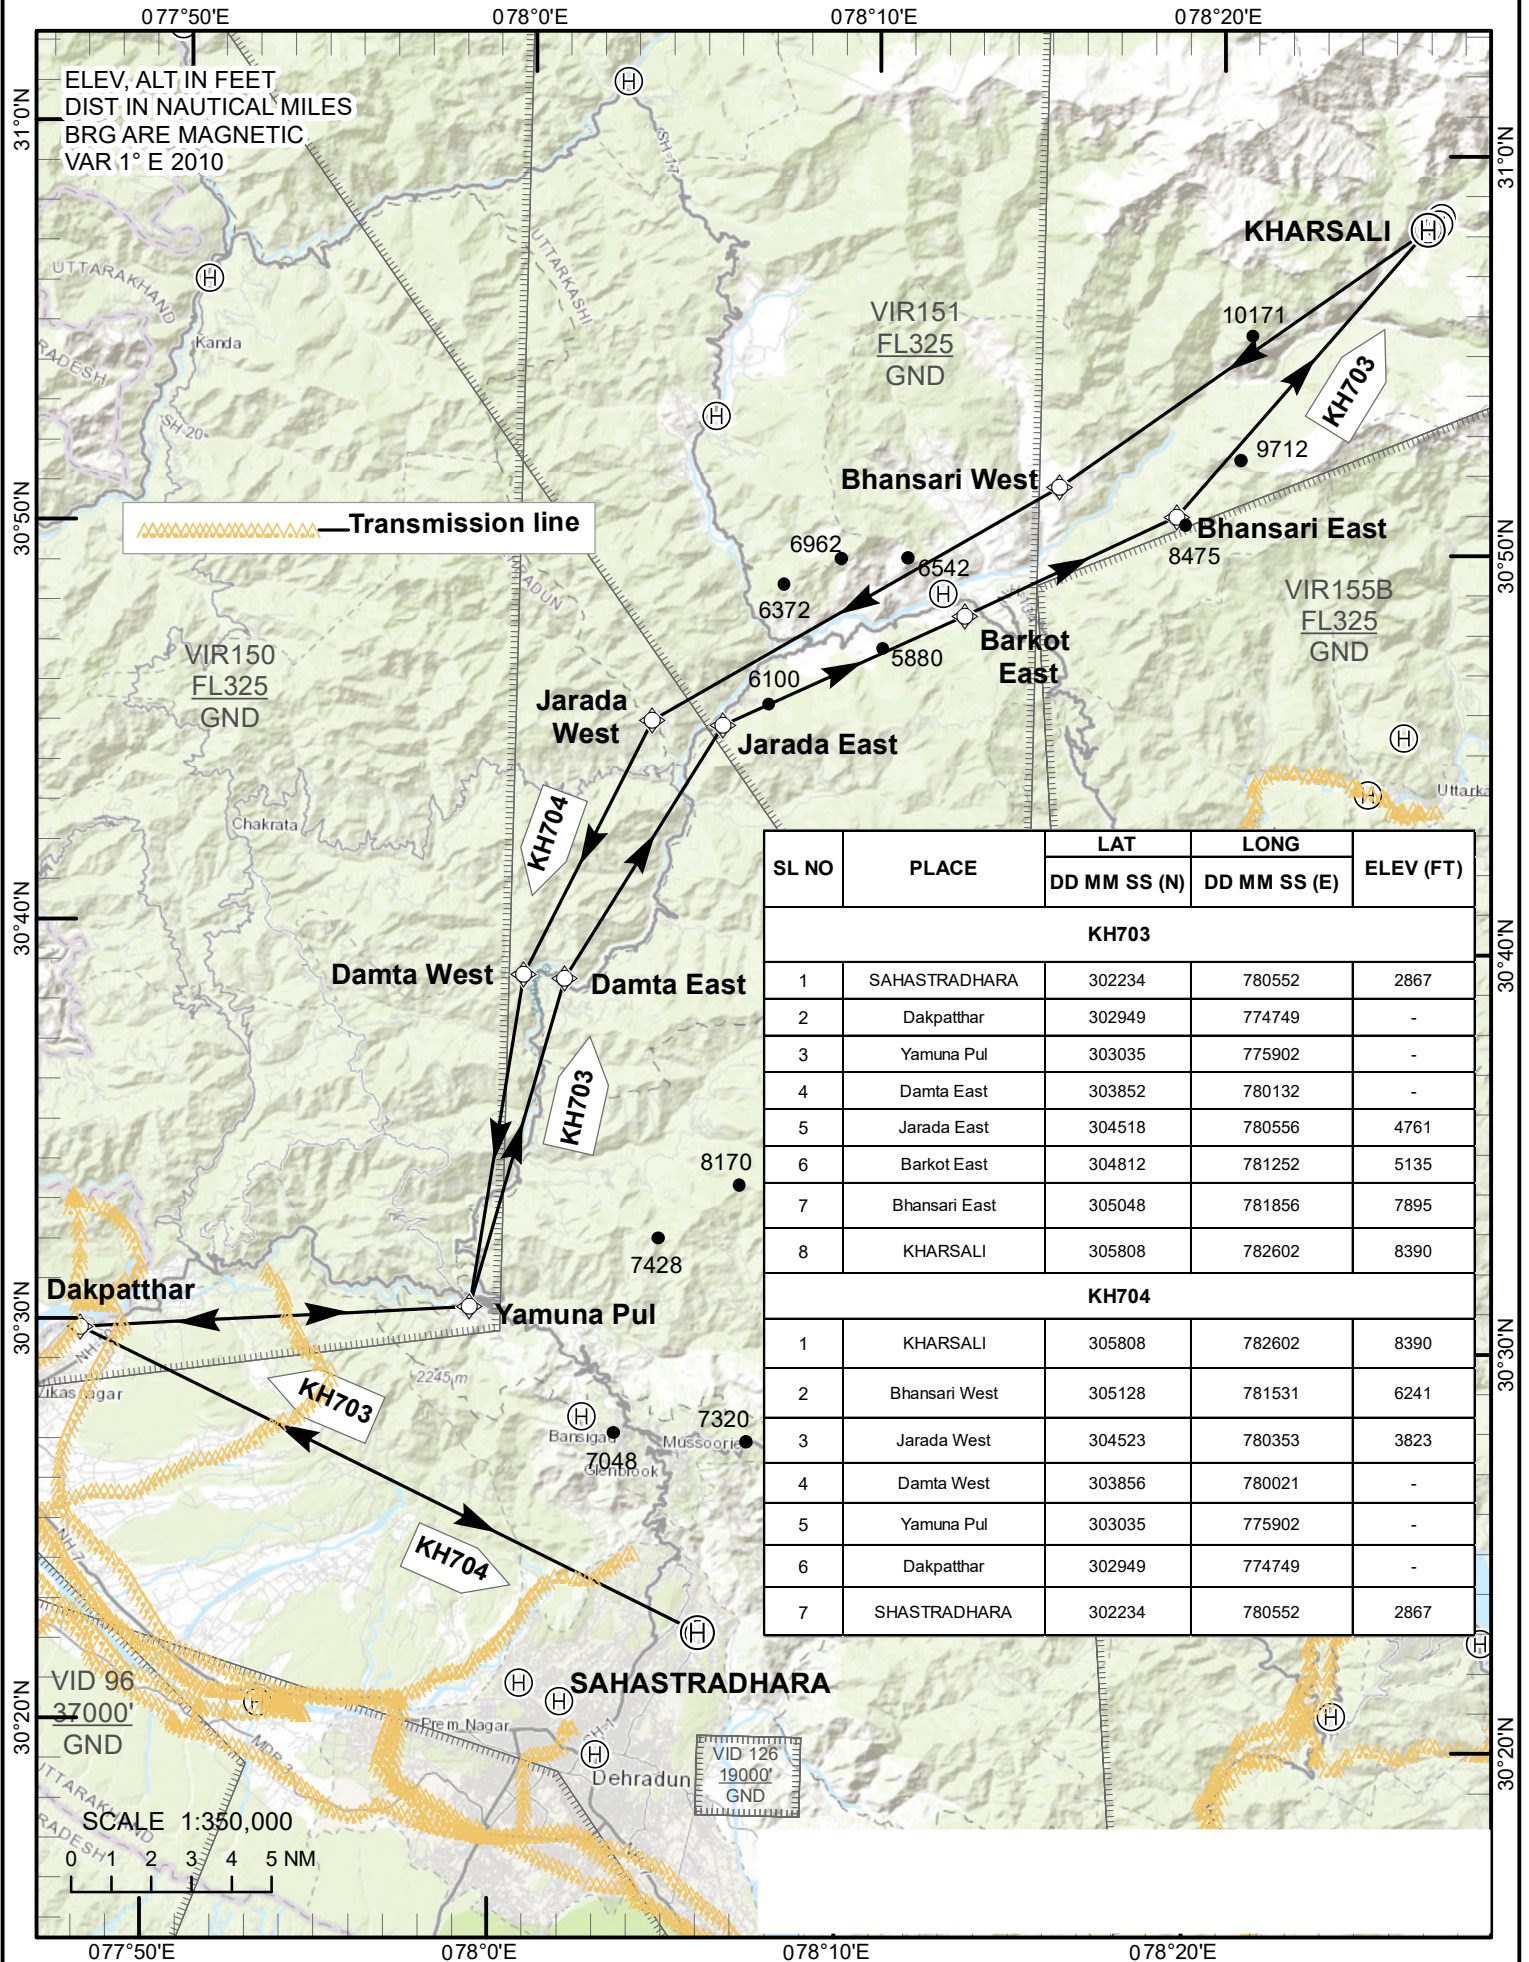

**HELICOPTER VFR ROUTES
CHAR DHAM YATRA
KH703/KH704**

DEHRADUN TWR/APP 125.475/126.575
BAREILLY APP 122.900

**SAHASTRADHARA/YAMNOTRI
YAMNOTRI/SAHASTRADHARA**
INDIA