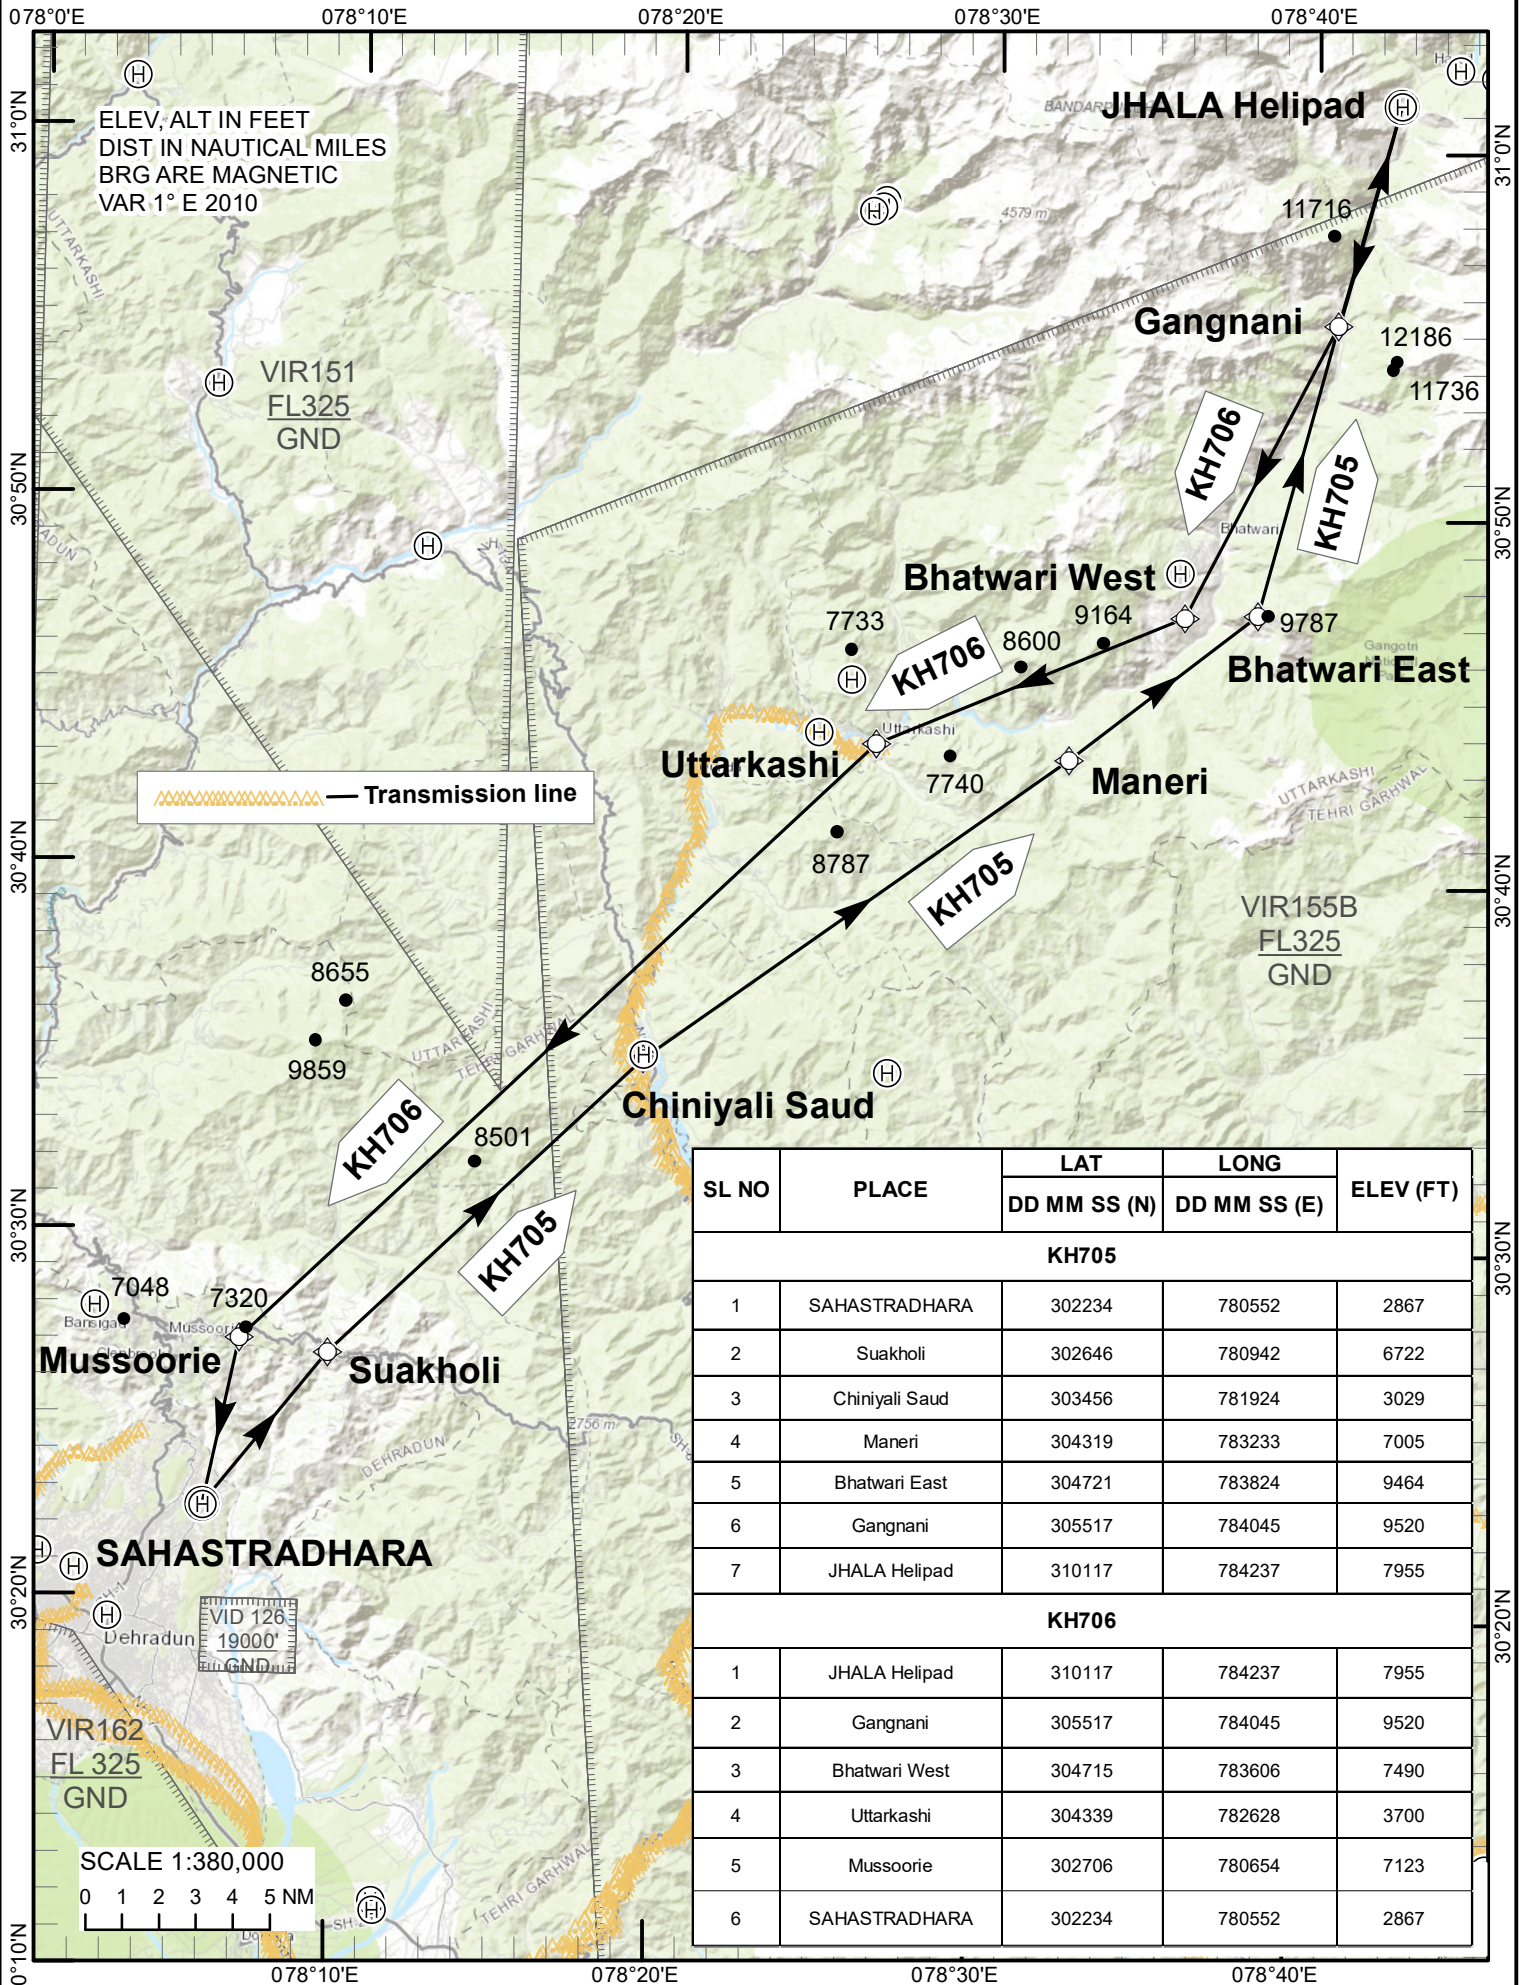

**HELICOPTER VFR ROUTES
CHAR DHAM YATRA
KH705/KH706**

DEHRADUN TWR/APP 125.475/126.575
BAREILLY APP 122.900

**SAHASTRADHARA/GANGOTRI
GANGOTRI/SAHASTRADHARA**
INDIA

SL NO	PLACE	LAT		ELEV (FT)
		DD MM SS (N)	DD MM SS (E)	
KH705				
1	SAHASTRADHARA	302234	780552	2867
2	Suakholi	302646	780942	6722
3	Chinyali Saud	303456	781924	3029
4	Maneri	304319	783233	7005
5	Bhatwari East	304721	783824	9464
6	Gangnani	305517	784045	9520
7	JHALA Helipad	310117	784237	7955
KH706				
1	JHALA Helipad	310117	784237	7955
2	Gangnani	305517	784045	9520
3	Bhatwari West	304715	783606	7490
4	Uttarkashi	304339	782628	3700
5	Mussoorie	302706	780654	7123
6	SAHASTRADHARA	302234	780552	2867