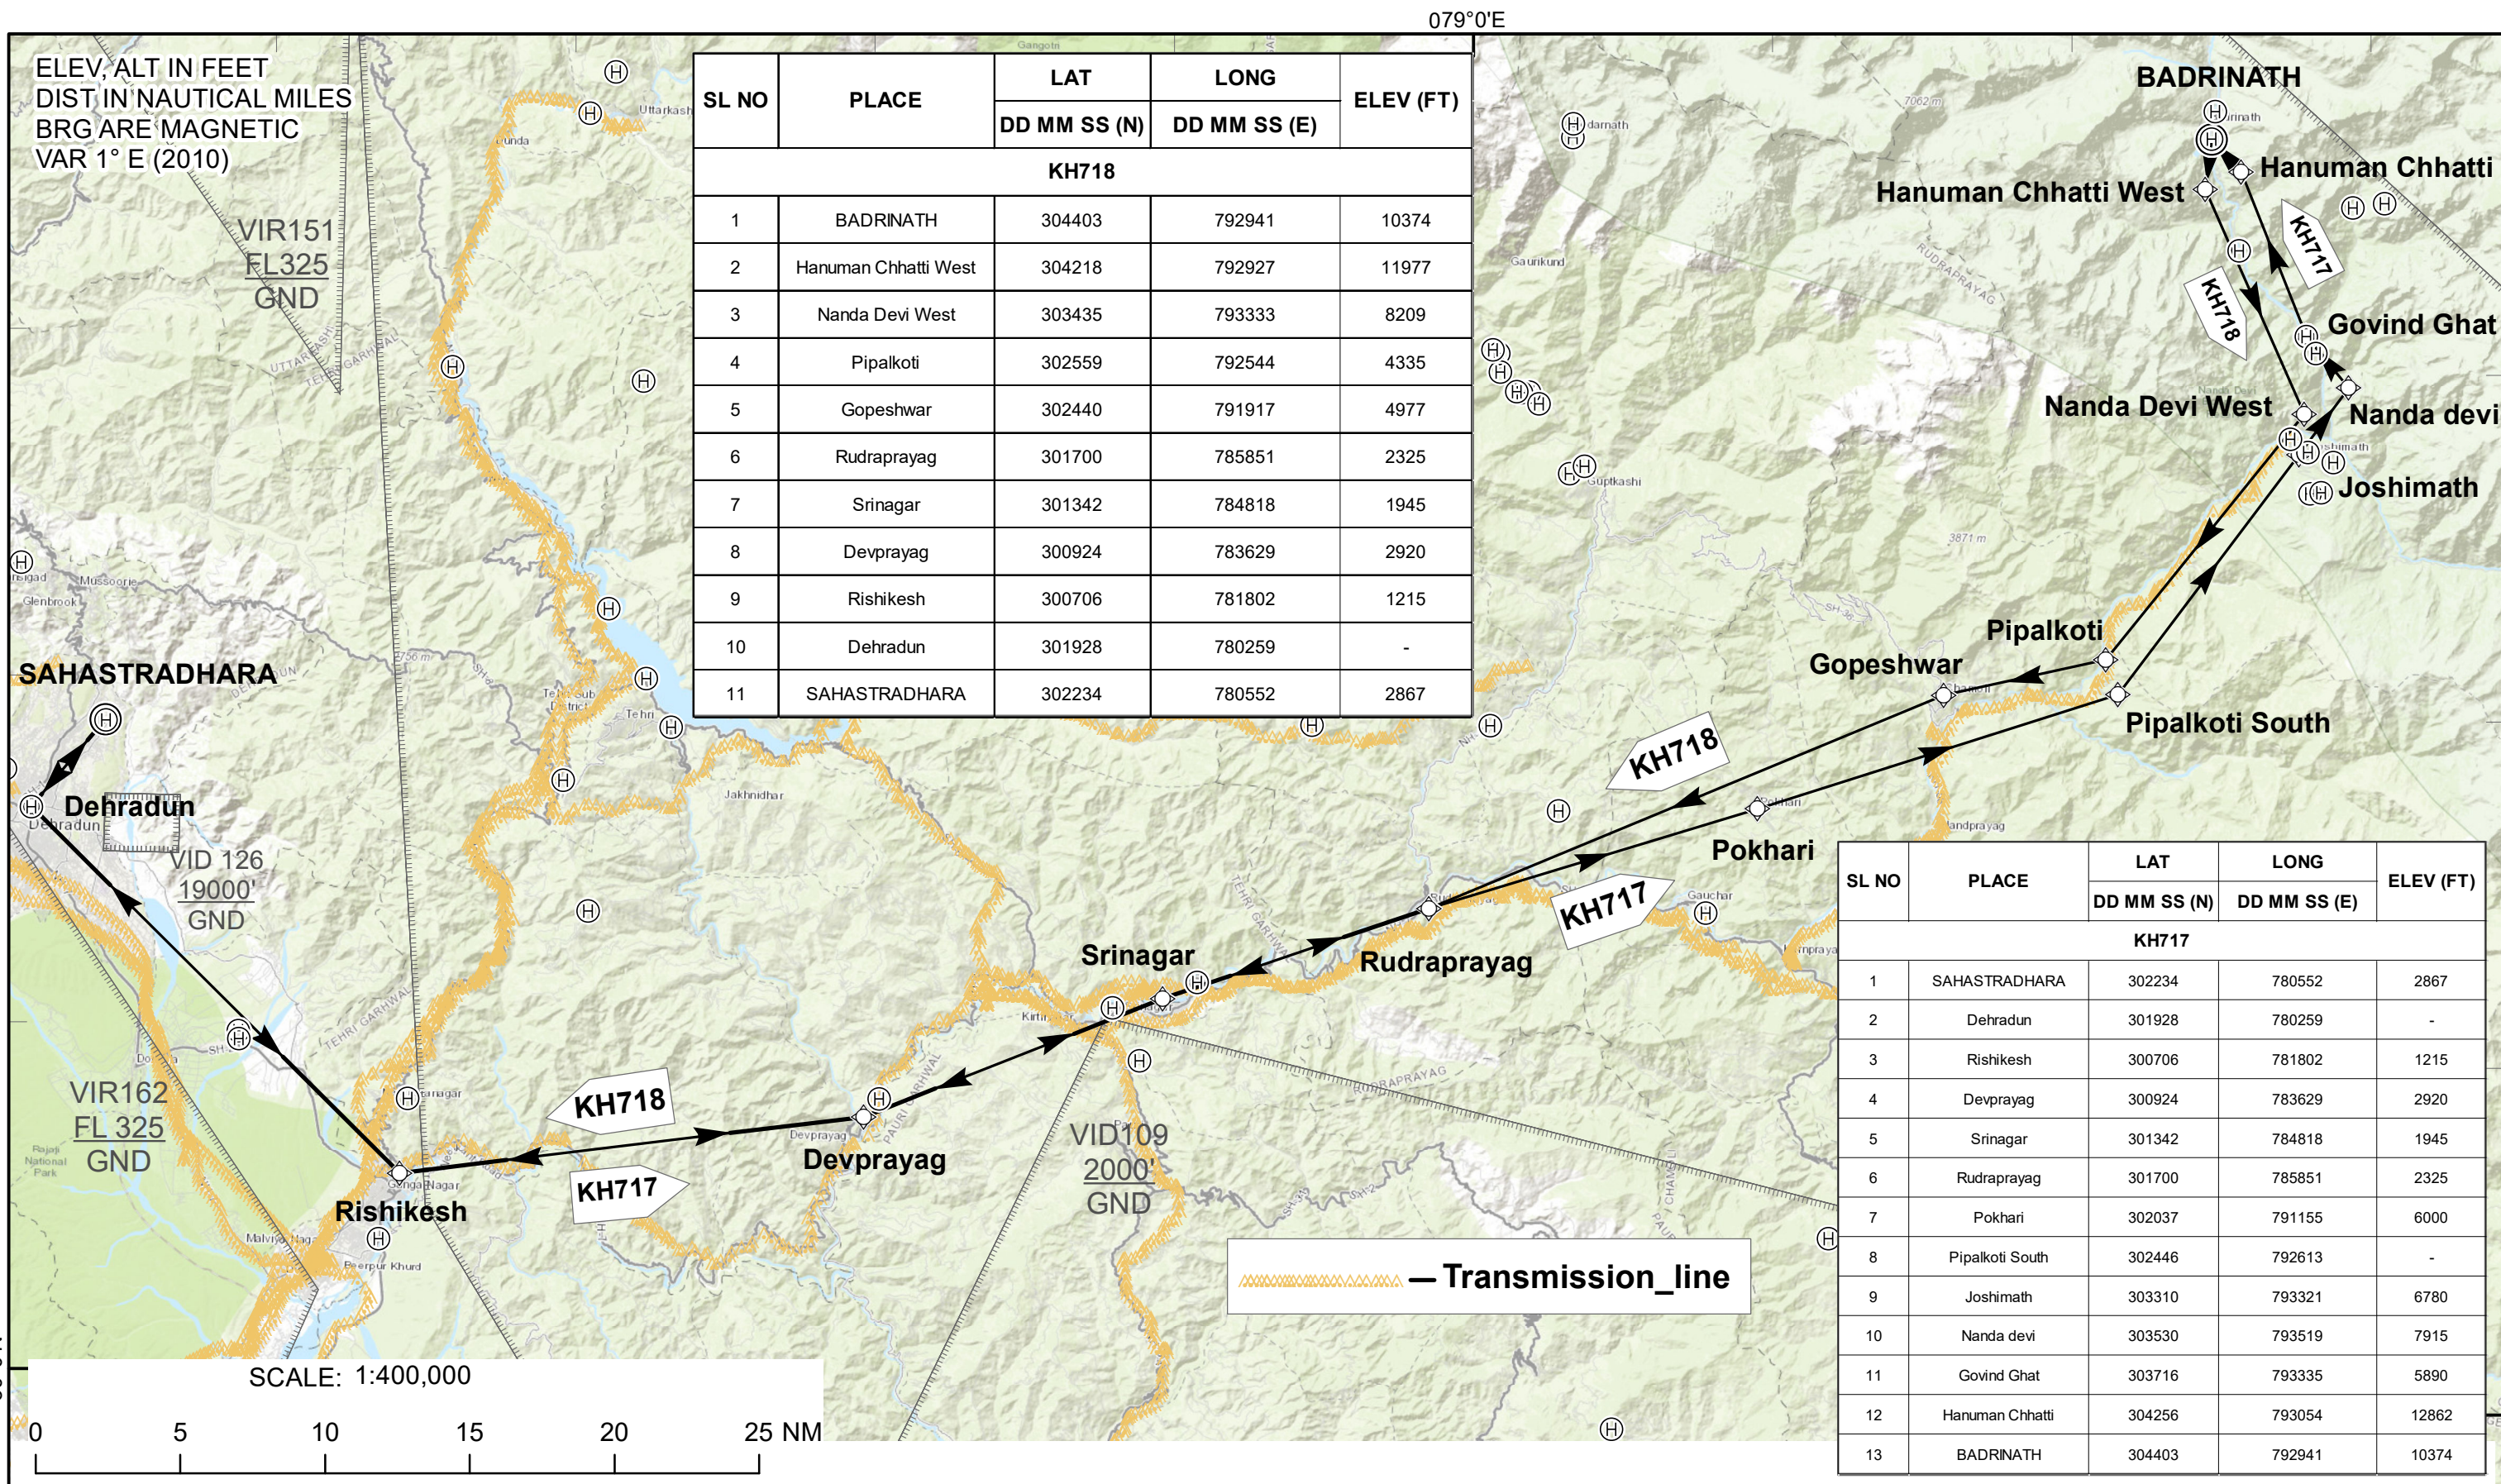

**HELICOPTER VFR ROUTES  
CHAR DHAM YATRA  
KH715/KH716**

DEHRADUN TWR/APP 125.475/126.575  
BAREILLY APP 122.900

**SAHASTRADHARA/KEDARNATH  
KEDARNATH/SAHASTRADHARA  
INDIA**

**HELICOPTER VFR ROUTES  
CHAR DHAM YATRA  
KH717/KH718**

DEHRADUN TWR/APP 125.475/126.575  
BAREILLY ATC 122.900

**BADRINATH/SAHASTRADHARA  
SAHASTRADHARA/BADRINATH  
INDIA**

**HELICOPTER VFR ROUTES  
CHAR DHAM YATRA  
KH719/KH720**

DEHRADUN TWR/APP 125.475/126.575  
BAREILLY APP 122.900