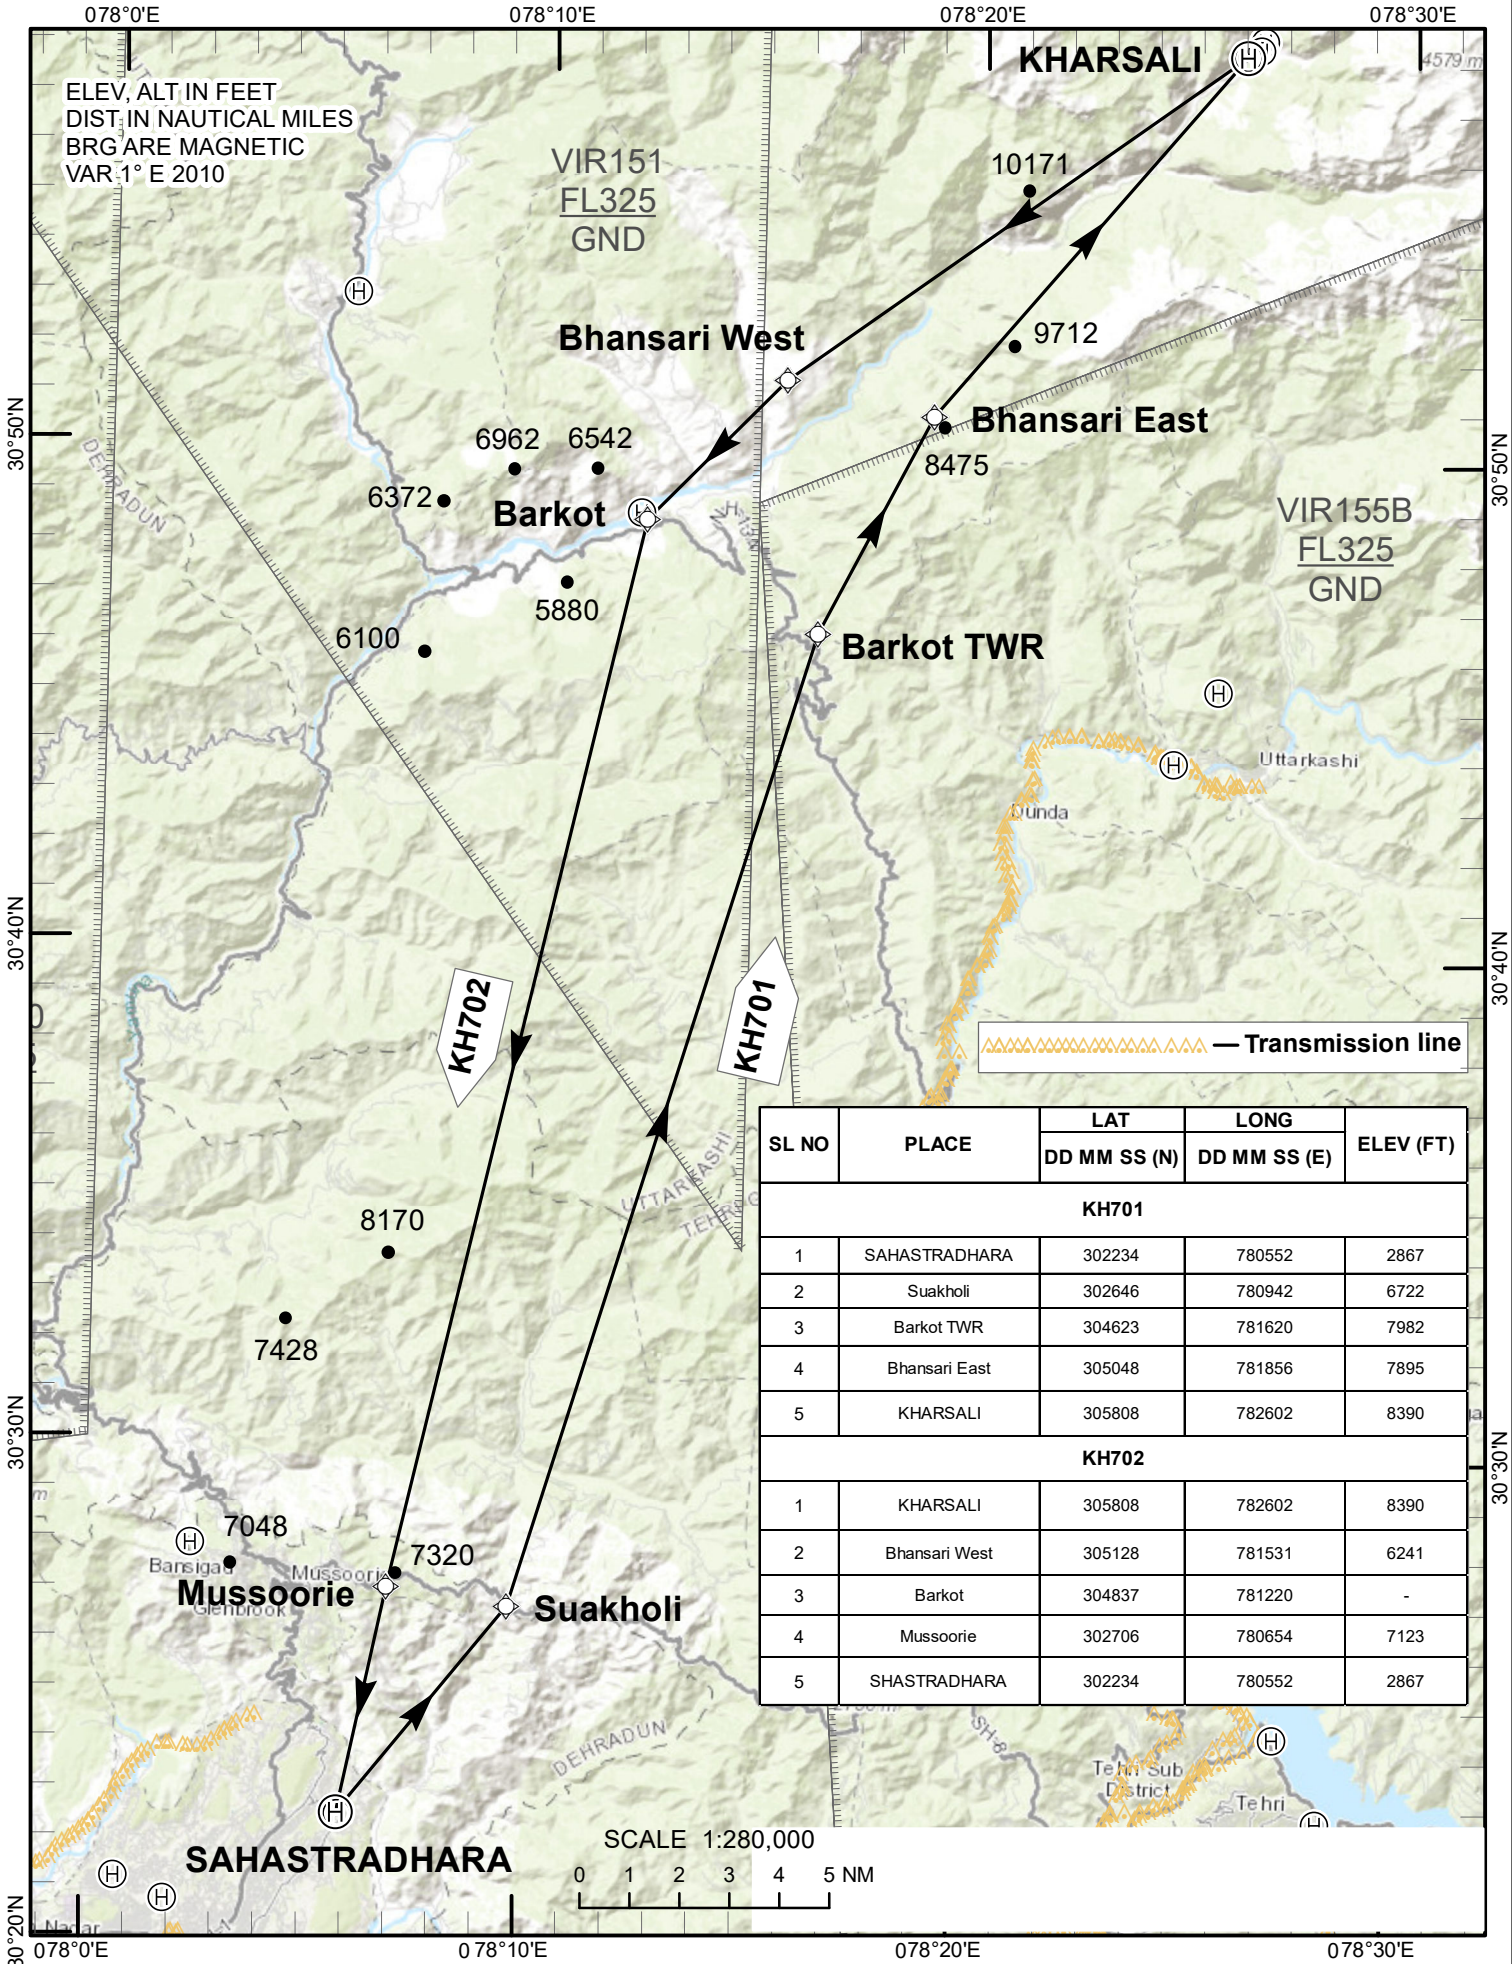

HELICOPTER VFR ROUTES
CHAR DHAM YATRA
KH701/KH702

DEHRADUN TWR/APP 125.475/126.575
BAREILLY APP 122.900

SAHASTRADHARA/YAMNOTRI
YAMNOTRI/SAHASTRADHARA
INDIA

SL NO	PLACE	LAT	LONG	ELEV (FT)
		DD MM SS (N)	DD MM SS (E)	
KH701				
1	SAHASTRADHARA	302234	780552	2867
2	Suakholi	302646	780942	6722
3	Barkot TWR	304623	781620	7982
4	Bhansari East	305048	781856	7895
5	KHARSALI	305808	782602	8390
KH702				
1	KHARSALI	305808	782602	8390
2	Bhansari West	305128	781531	6241
3	Barkot	304837	781220	-
4	Mussoorie	302706	780654	7123
5	SAHASTRADHARA	302234	780552	2867