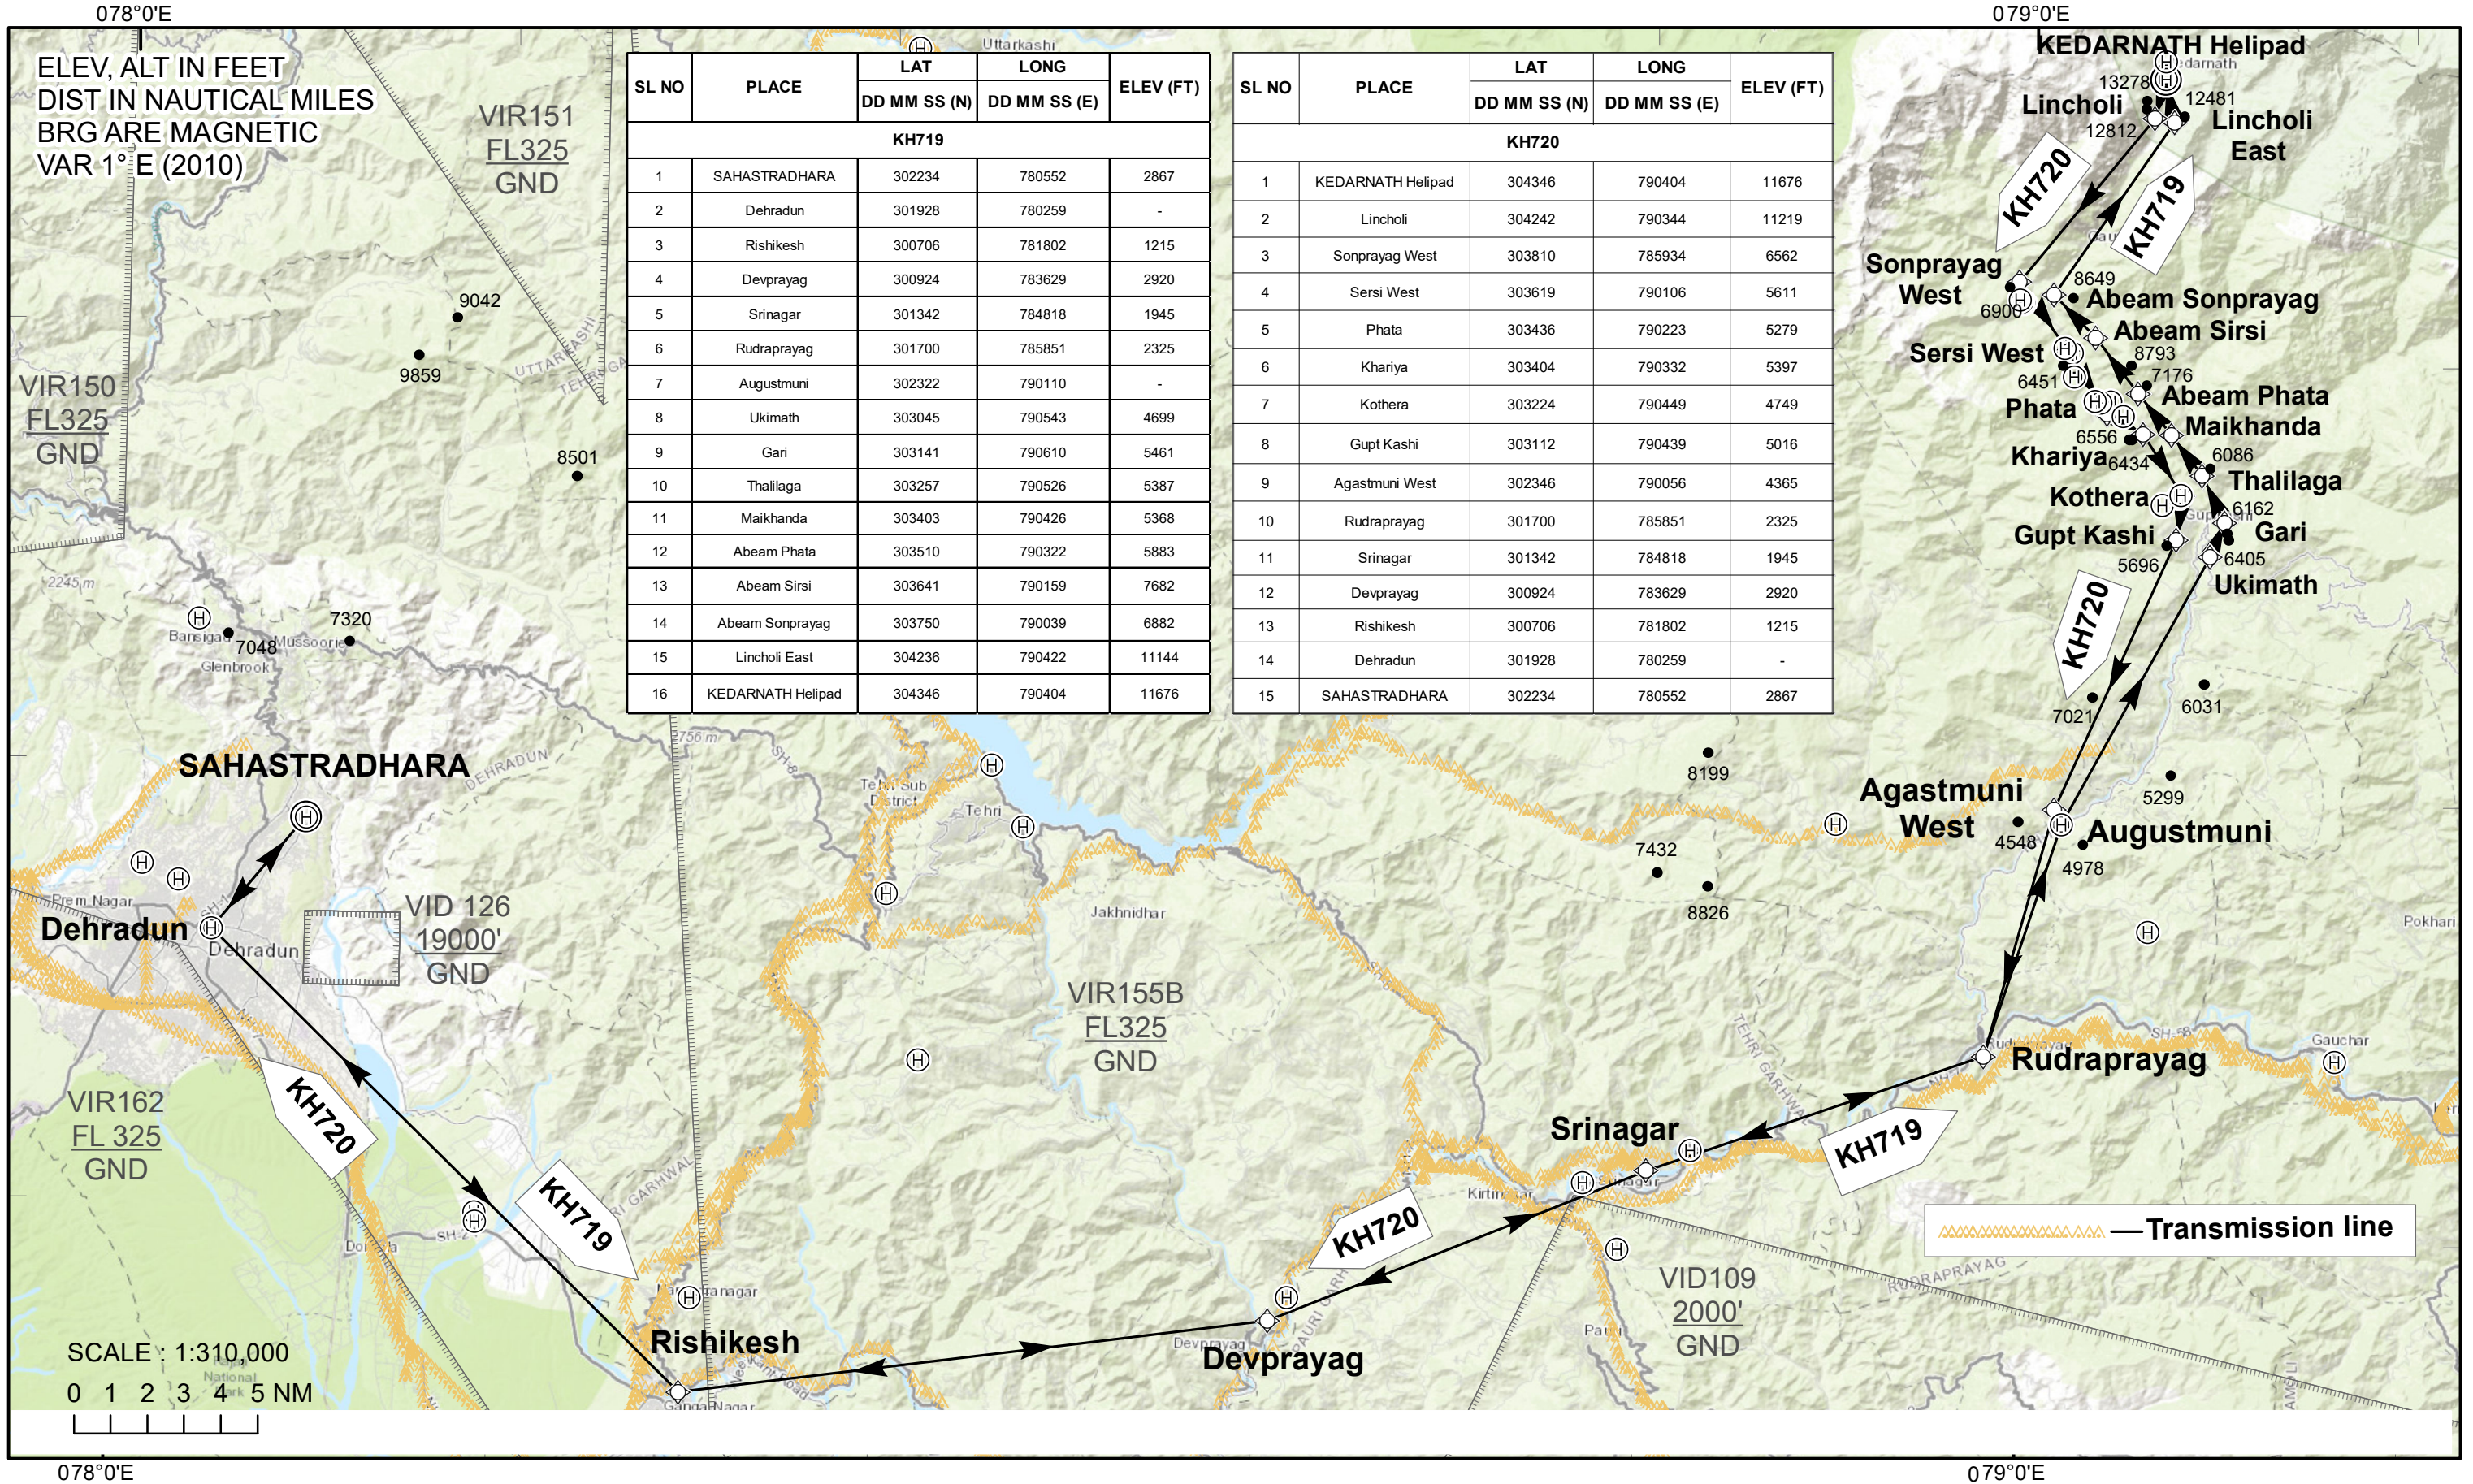

DEHRADUN TWR/APP 125.475/126.575  
BAREILLY APP 122.900

**GANGOTRI/KEDARNATH  
KEDARNATH/GANGOTRI  
INDIA**

078°30'E 078°40'E 078°50'E 079°0'E 079°10'E

ELEV, ALT IN FEET  
DIST IN NAUTICAL MILES  
BRG ARE MAGNETIC  
VAR 1° E 2010

**HELICOPTER VFR ROUTES  
CHAR DHAM YATRA  
KH715/KH716**

DEHRADUN TWR/APP 125.475/126.575  
BAREILLY APP 122.900

**SAHASTRADHARA/KEDARNATH  
KEDARNATH/SAHASTRADHARA  
INDIA**

**HELICOPTER VFR ROUTES  
CHAR DHAM YATRA  
KH717/KH718**

DEHRADUN TWR/APP 125.475/126.575  
BAREILLY ATC 122.900

**BADRINATH/SAHASTRADHARA  
SAHASTRADHARA/BADRINATH  
INDIA**

**HELICOPTER VFR ROUTES  
CHAR DHAM YATRA  
KH719/KH720**

DEHRADUN TWR/APP 125.475/126.575  
BAREILLY APP 122.900

**SAHASTRADHARA/KEDARNATH  
KEDARNATH/SAHASTRADHARA  
INDIA**

**HELICOPTER VFR ROUTES  
CHAR DHAM YATRA  
KH724/KH725**

DEHRADUN TWR/APP 125.475/126.575  
BAREILLY APP 122.900

**SAHASTRADHARA/GANGOTRI  
GANGOTRI/SAHASTRADHARA**  
INDIA