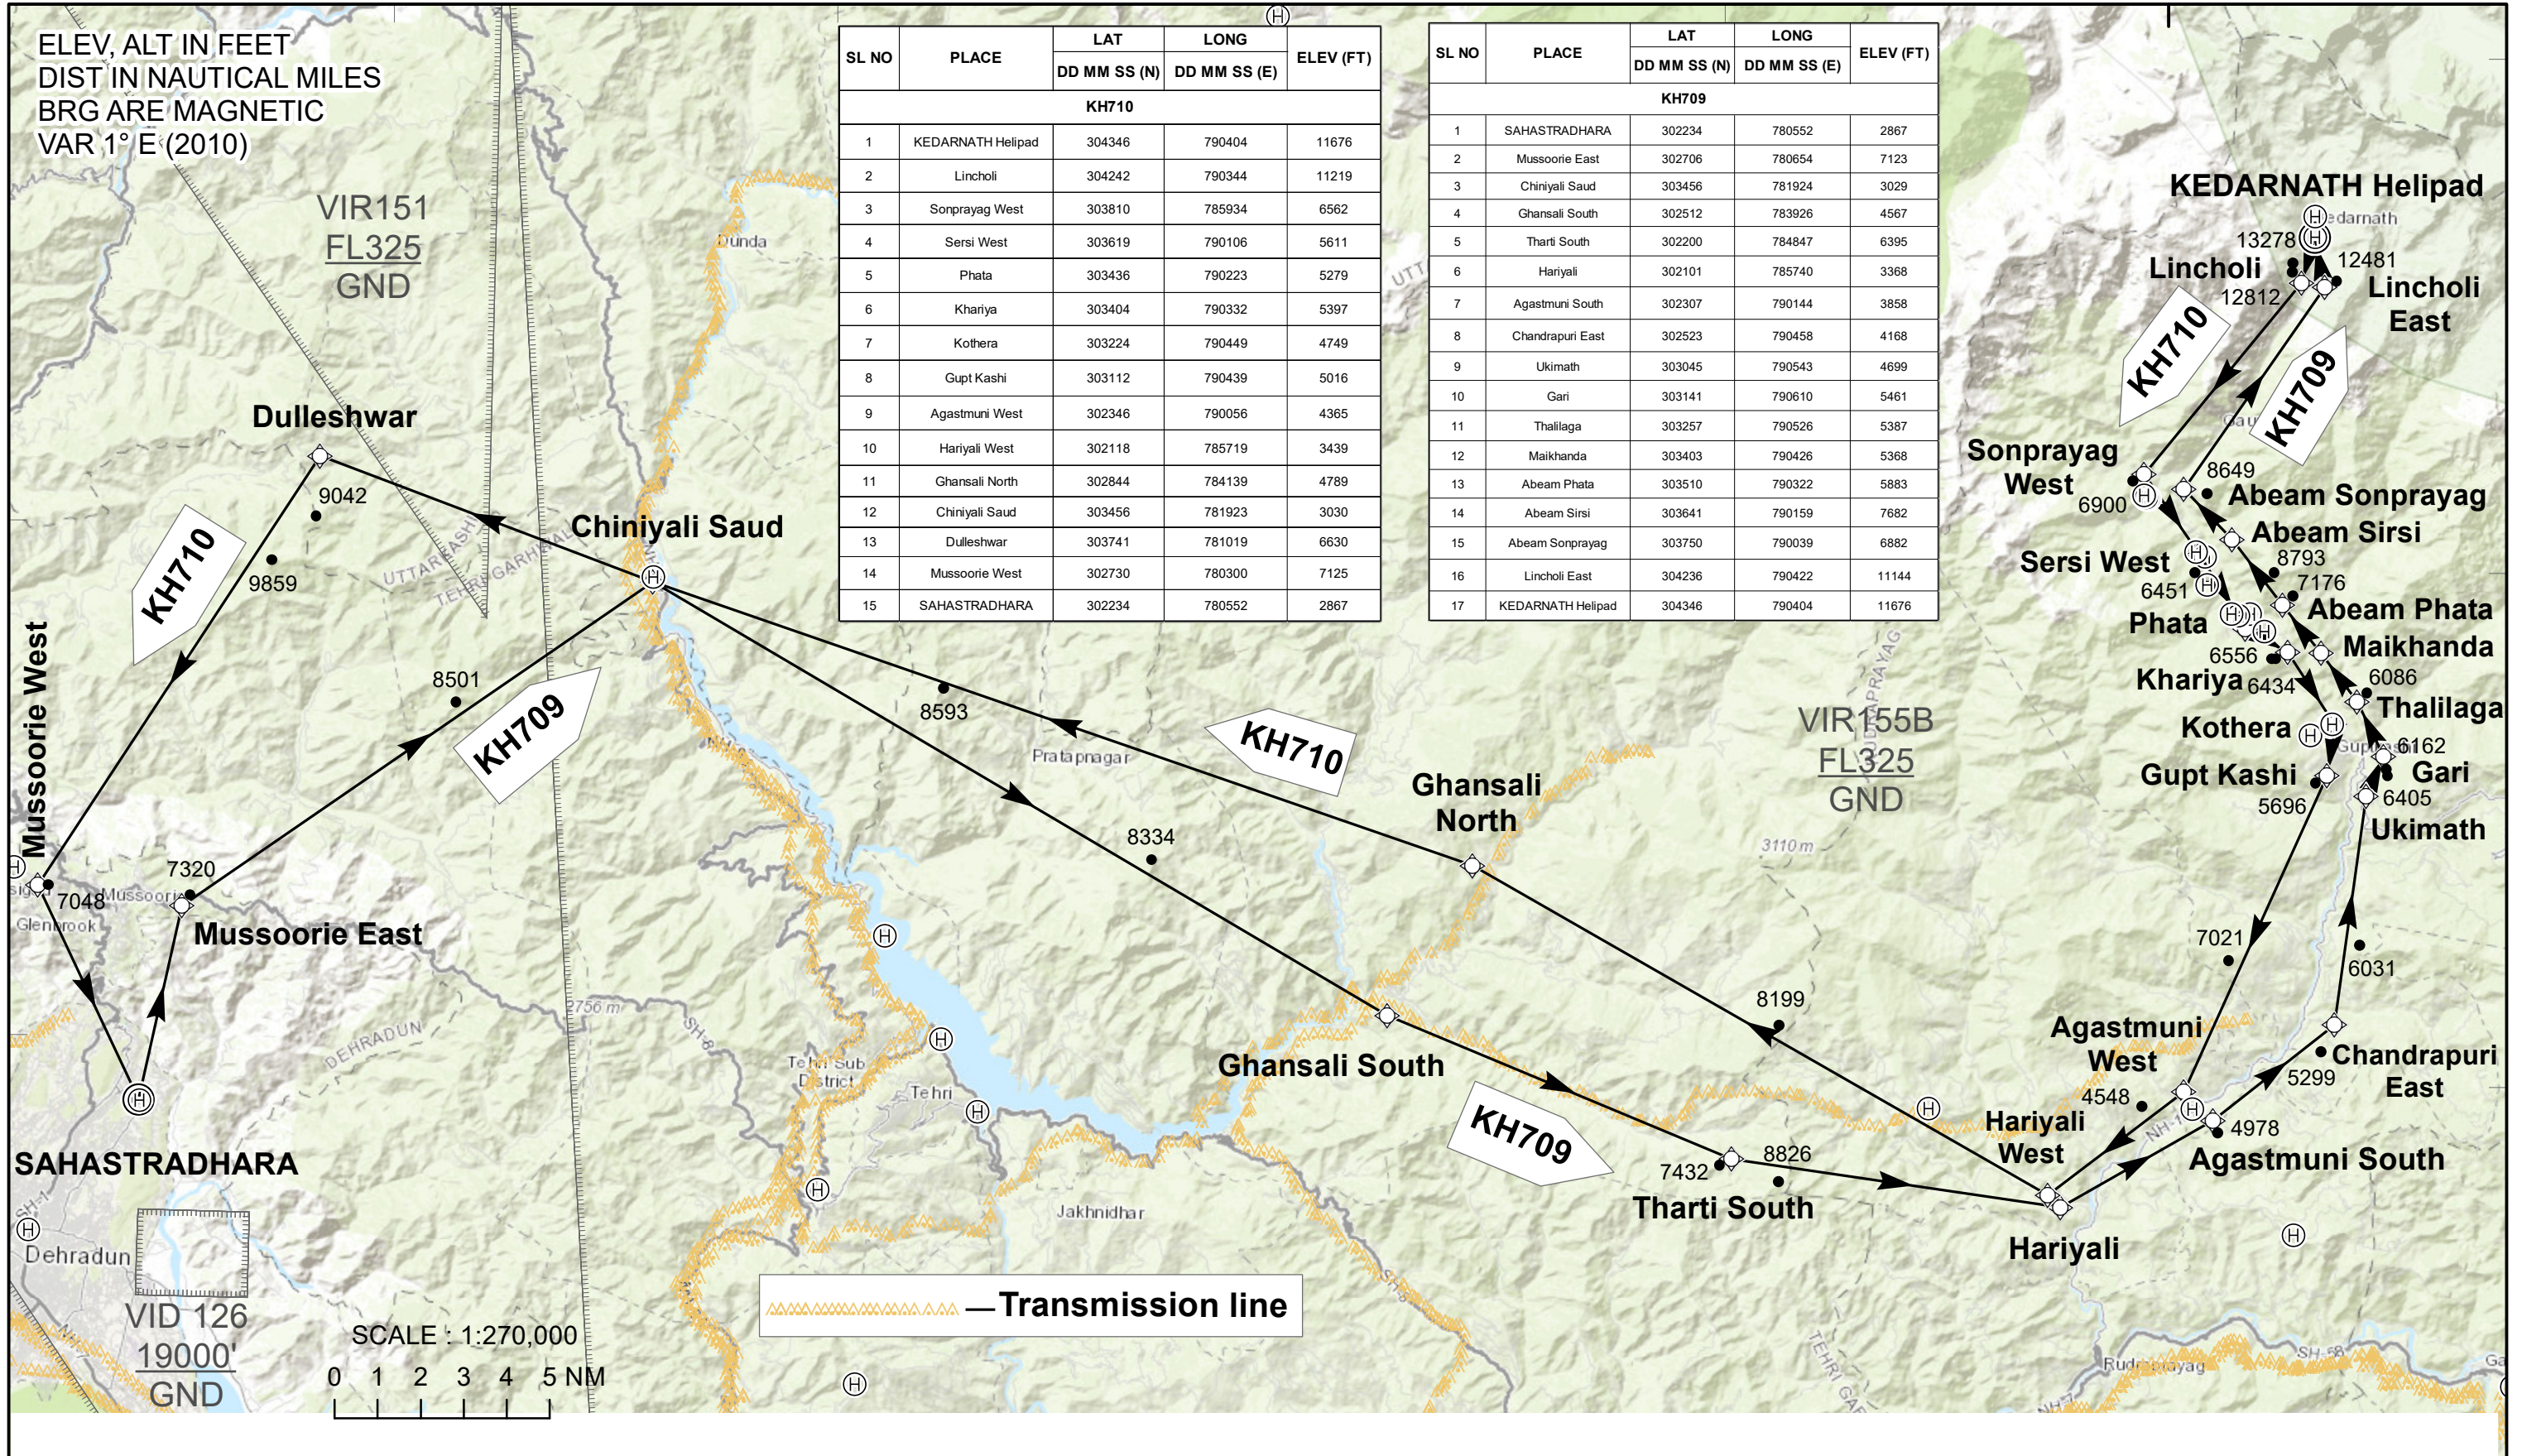

**HELICOPTER VFR ROUTES  
CHAR DHAM YATRA  
KH709/KH710**

DEHRADUN TWR/APP 125.475/126.575  
BAREILLY APP 122.900

**SAHASTRADHARA/KEDARNATH  
KEDARNATH/SAHASTRADHARA  
INDIA**

**HELICOPTER VFR ROUTES  
CHAR DHAM YATRA  
KH712/KH723**